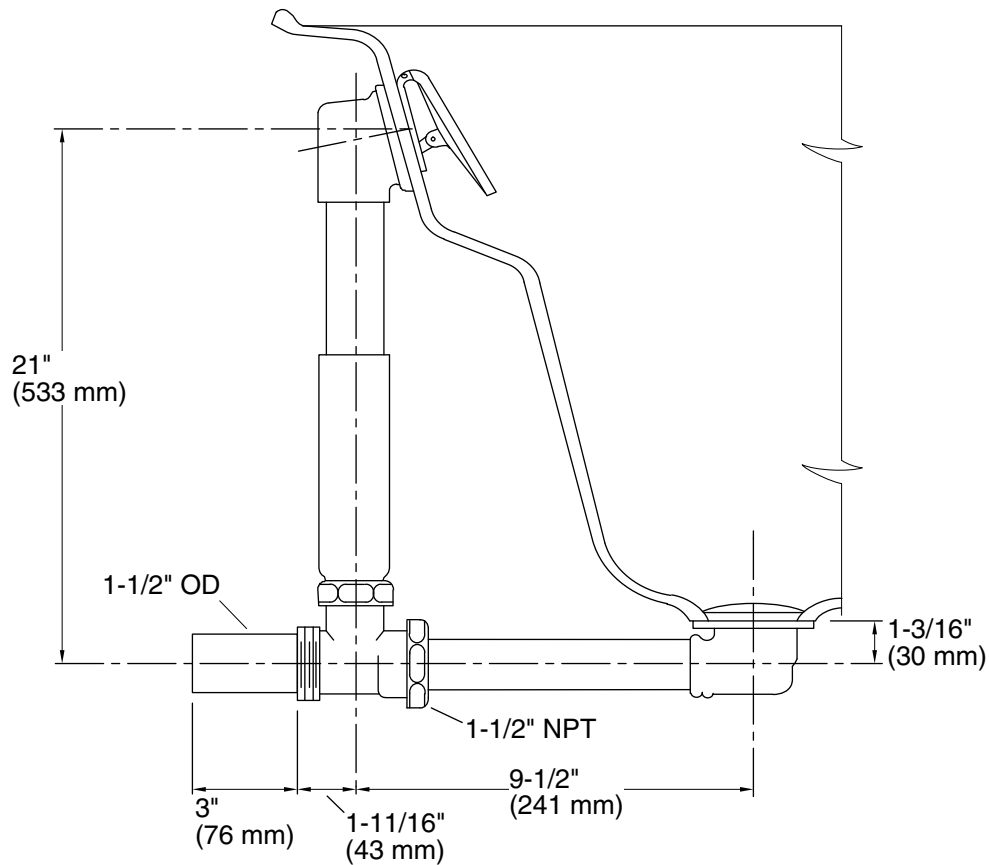

Features

- 17-gauge brass construction.
- Brass tailpiece.
- 1-1/2" (38 mm) NPT connection.
- Supports both above- and through-the-floor installations.
- For use with most Tea-for-Two® 66" x 36" whirlpools with spa/massage enhanced package.

Technical Information

All product dimensions are nominal.

Notes

Install this product according to the installation guide.

ADA compliant when installed to the specific requirements of these regulations.