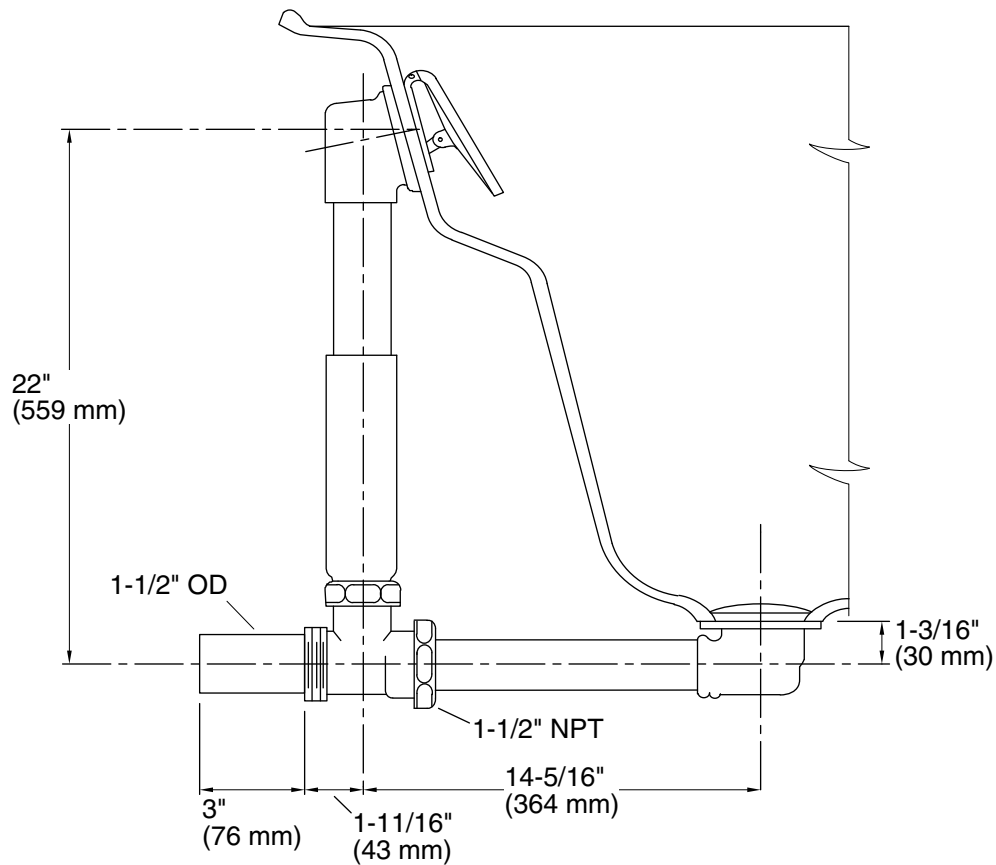

Features

- 17-gauge brass construction.
- Brass tailpiece.
- 1-1/2" (38 mm) NPT connection.
- Supports both above- and through-the-floor installations.
- For use with most Tea-for-Two® 66" x 36" baths, BubbleMassage™ air baths, and whirlpools.

Technical Information

All product dimensions are nominal.

Notes

Install this product according to the installation guide.

ADA compliant when installed to the specific requirements of these regulations.