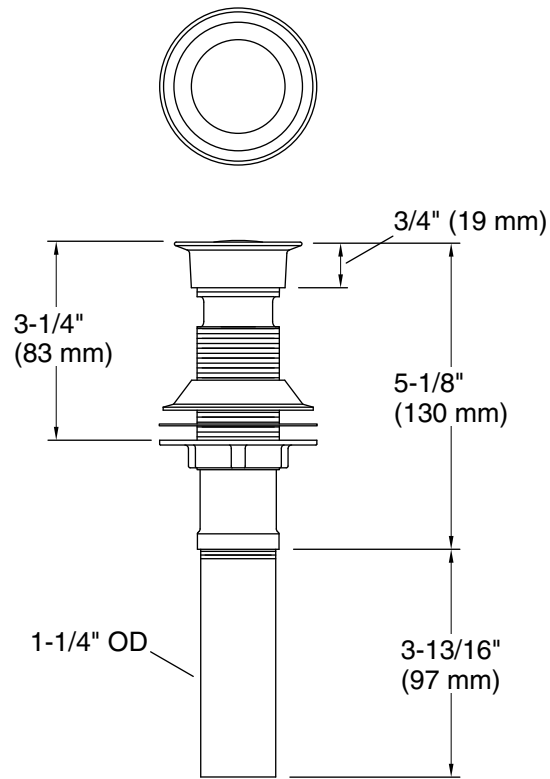

Features

- With overflow.
- 1-1/4" (32 mm) connection.
- Fluid design lines for ease of cleaning.

Material

- Solid-brass construction for durability and reliability.

Recommended Products/Accessories

- K-23726 Drain treatment
- K-23723 Faucet cleaner

Technical Information

All product dimensions are nominal.

Notes

Install this product according to the installation guide.