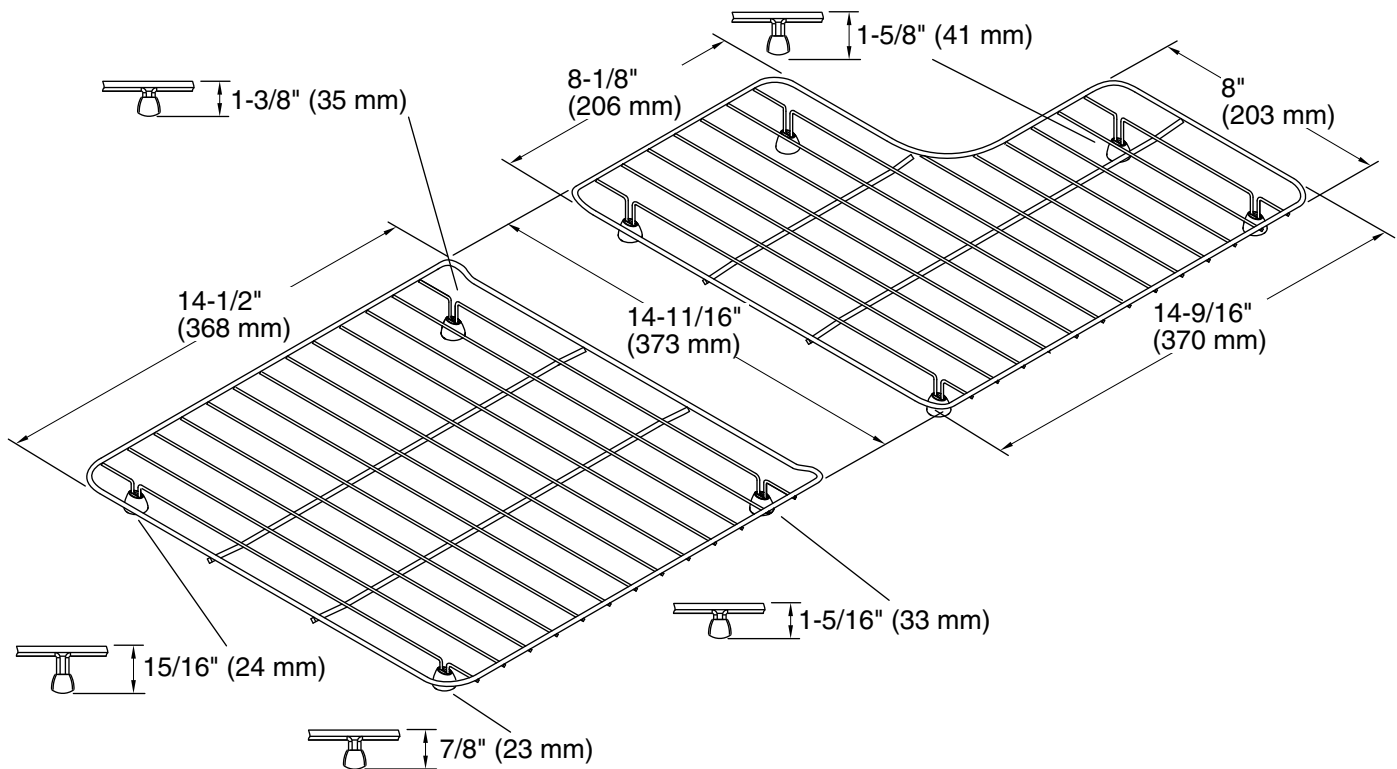

**Whitehaven®**  
Sink racks for 36" Whitehaven®  
**K-6639**

**Features**

- Fits in the bowl of the K-6488 and K-6489 Whitehaven kitchen sinks.
- Includes left and right racks.
- Durable, electro-polished stainless-steel construction.
- Helps protect sink surface from daily wear.
- Dishwasher safe.
- Rubber feet provide added protection.

### Technical Information

All product dimensions are nominal.

Material: Stainless Steel