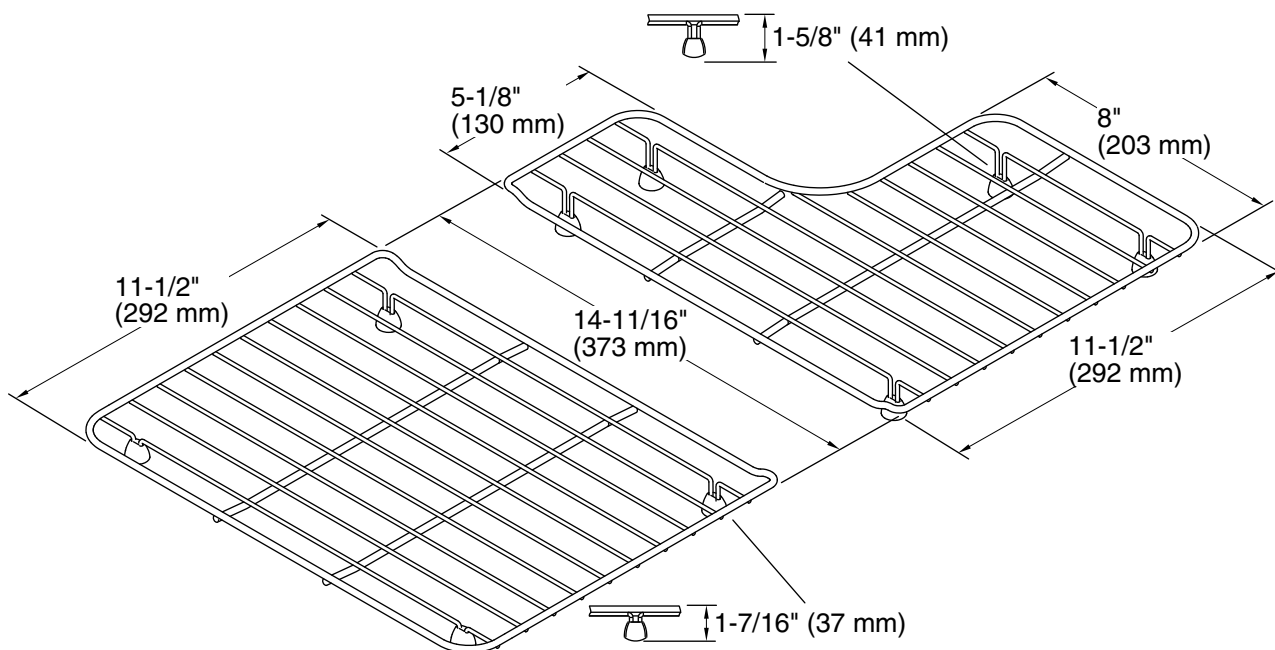

Whitehaven®

Sink racks for 30" Whitehaven®
K-6638

Features

- Fits in the bowl of the K-6486 and K-6487 Whitehaven kitchen sinks.
- Includes left and right racks.
- Durable, electro-polished stainless-steel construction.
- Helps protect sink surface from daily wear.
- Dishwasher safe.
- Rubber feet provide added protection.

Color	Code	Description
	ST	Stainless Steel

Technical Information

All product dimensions are nominal.

Material: Stainless Steel