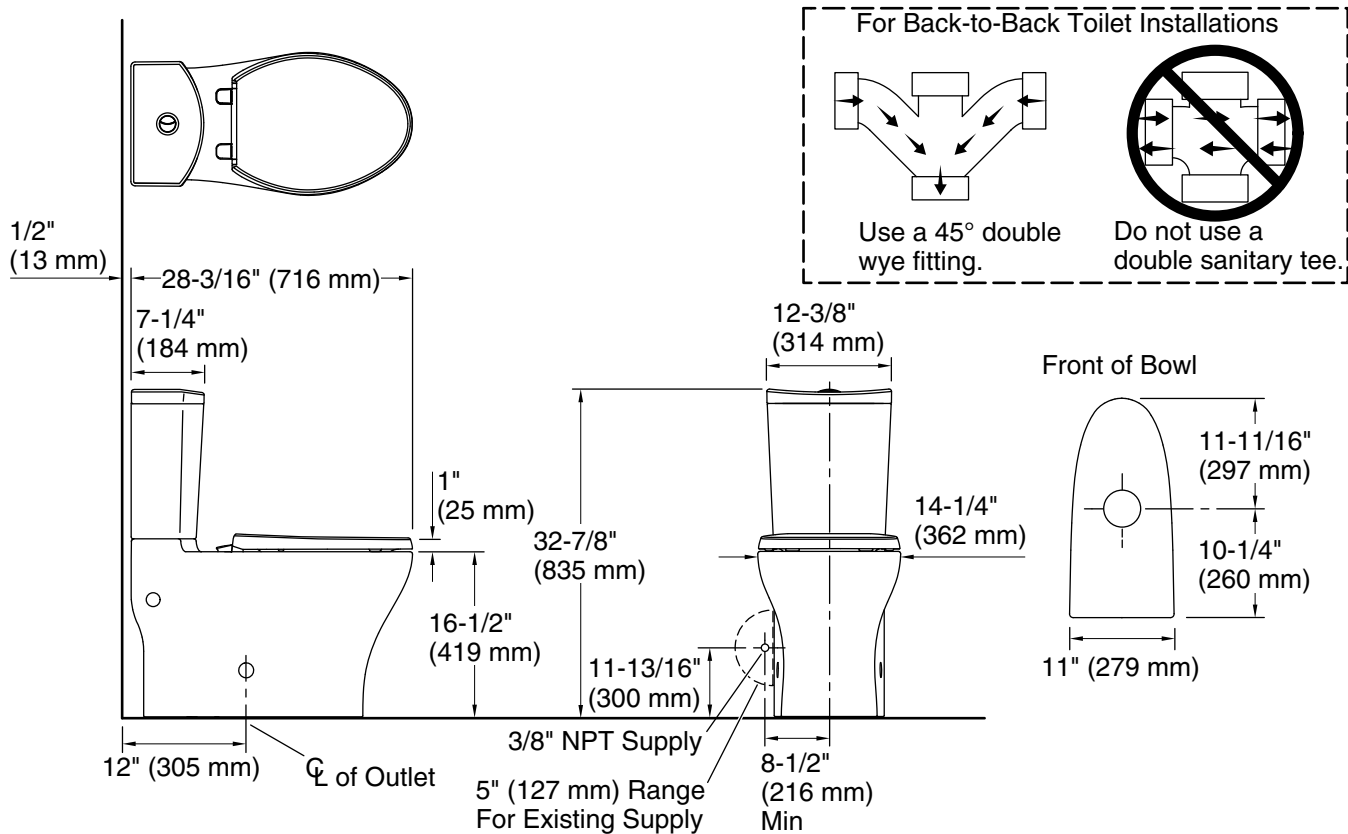

Persuade® Curv

Two-piece elongated toilet with skirted trapway, dual-flush
K-6355

Features

- Two-piece design
- Elongated bowl offers added room and comfort
- Comfort Height® feature offers chair-height seating that makes sitting down and standing up easier for most adults
- Top-mount two-button flush offers a choice of 1.0 or 1.6 gallons per flush (gpf)
- Skirted trapway simplifies cleaning
- Combination consists of the K-4326 bowl and the K-3569 tank
- Dual-flush technology allows you to choose between a full or partial flush
- Patented ReadyLock® installation system, a simple solution for skirted toilets, saves time, hassle, and eliminates the need to drill into the floor for standard 12" (305 mm) rough-in
- Eligible for consumer rebates in some municipalities
- This product can help a building earn Water Efficiency points in LEED® Green Building Rating System
- Standard 12" (305 mm) rough-in only. Cannot be combined with K-5383, or K-5381 for use in 10" or 14" installations

7-17-2024 09:00 - US

THE BOLD LOOK
OF **KOHLER**®

Technical Information

All product dimensions are nominal.

Toilet type:	Floor-mount
Waste Outlet:	Floor
Bowl shape:	Elongated
Flush type:	Class Five
Trap passageway:	2" (51 mm)
Water surface size:	4-1/2" x 5-3/4" (114 mm x 146 mm)
Rim to water surface:	8-1/2" (216 mm)
Rough-in:	12" (305 mm)
Seat-mounting holes:	5-1/2" (140 mm)

Notes

Install this product according to the installation instructions.

The rough-in must be 12" (305 mm) or more from the base of the wall or baseboard. Install or relocate the supply and outlet as necessary to conform to rough-in dimensions.

If this toilet is installed in new construction, install a new supply stop following the dimensions in the diagram.

In installations with the supply stop installed, the existing supply stop may need to be relocated if it is less than 8-1/2" (216 mm) from the centerline of the toilet. Dry fit the toilet to confirm if the supply stop needs to be relocated.