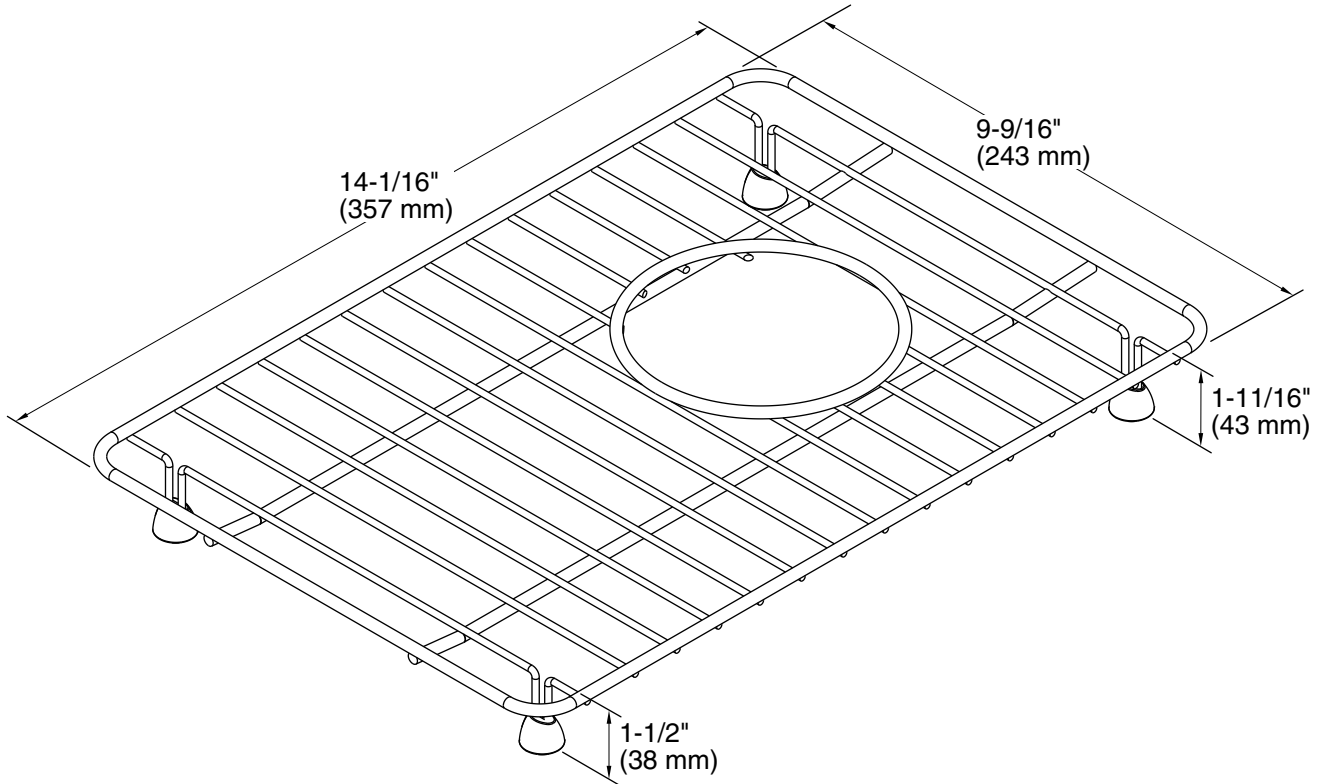

KOHLER®

Riverby®
Right-Bowl Sink Rack
K-6255

Technical Information

All product dimensions are nominal.

Material: Stainless Steel

1-800-4KOHLER (1-800-456-4537)

Kohler Co. reserves the right to make revisions without notice to product specifications.

For the most current Specification Sheet, go to www.kohler.com.

5-5-2022 22:21 - US/CA

THE BOLD LOOK
OF **KOHLER®**