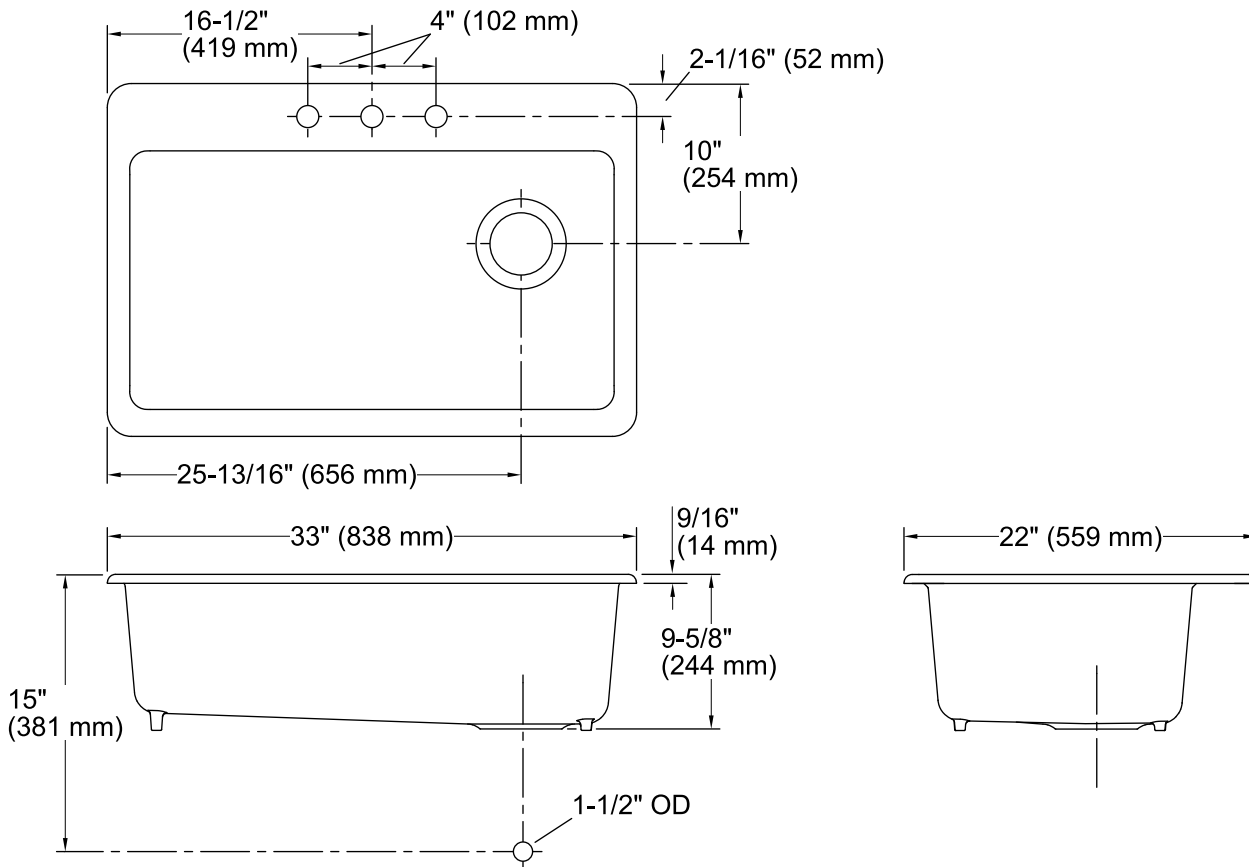

Technical Information

All product dimensions are nominal.

- Bowl configuration: Single
- Installation: Top-mount
- Min. base cabinet width: 33" (838 mm)
- Bowl area (Only): Length: 30-1/4" (768 mm)
  Width: 15-13/16" (402 mm)
  Water depth: 9" (229 mm)
- Number of deck holes: 3
- Faucet hole(s): 1-3/8" (35 mm)
- Drain hole: 3-7/8" (98 mm)
- Template: 1166727-7, required, included

Notes

Install this product according to the installation instructions.

NOTICE: Countertop manufacturer or cutter must use the cut-out template provided with the product, or a current one provided by Kohler Co. (call 1-800-4-KOHLER). Kohler Co. is not responsible for cutout errors when the incorrect cut-out template is used.