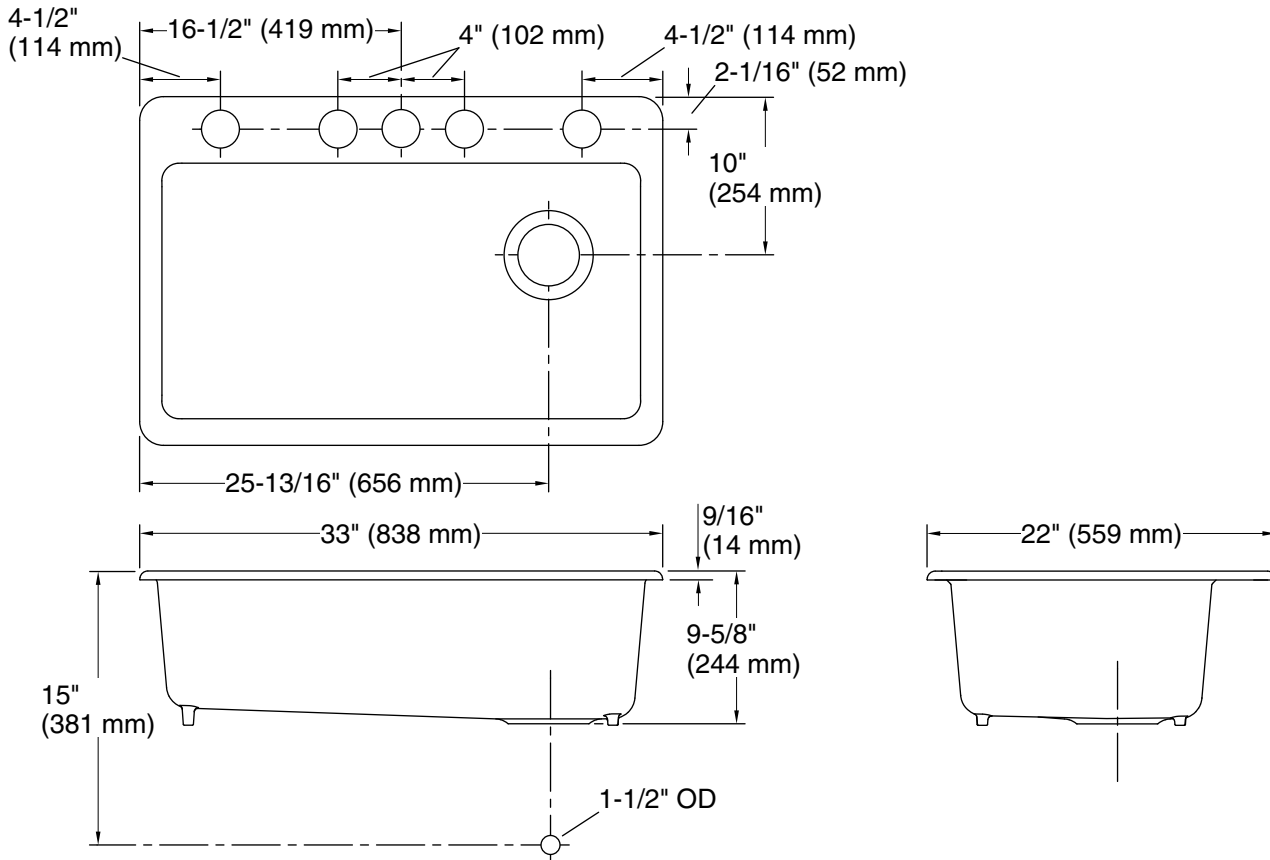

## Features

- 36-inch minimum base cabinet width.
- Single bowl.
- 9" (229 mm) depth provides generous workspace.
- Five oversized faucet holes.
- Oversized holes allow for easy installation of faucets and accessories.
- Basin slopes 2 degrees toward drain to minimize water pooling.
- Offset drain increases workspace in the sink and storage space underneath.
- Includes K-6194 utility rack with soaking cup, K-6239 colander with integral cutting board, and K-6237 left-hand bottom sink rack.

### Technical Information

All product dimensions are nominal.

Bowl configuration:	Single
Installation:	Undermount
Min. base cabinet width:	36" (914 mm)
Bowl area (Only):	Length: 30-1/4" (768 mm) Width: 15-13/16" (402 mm) Bowl depth: 9" (229 mm)
Number of deck holes:	5
Faucet hole(s):	2-3/8" (60 mm)
Drain hole:	3-7/8" (98 mm)
Template:	1166727-7, required, included