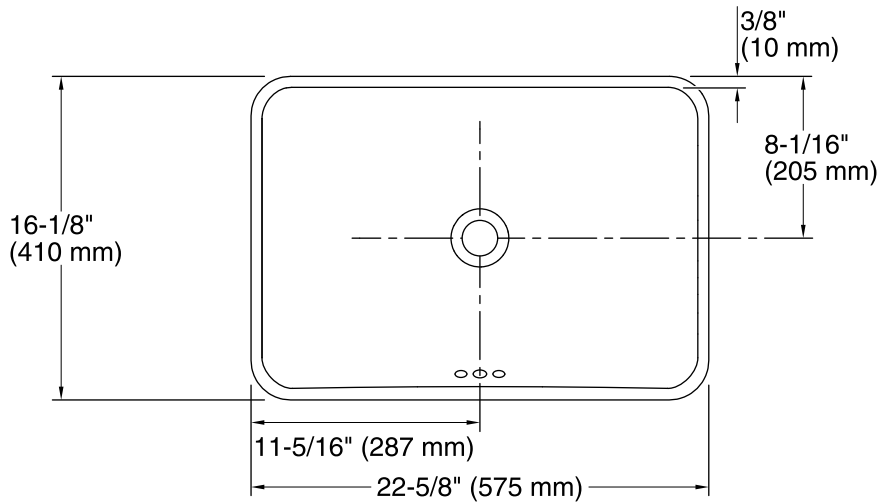

Technical Information

All product dimensions are nominal.

- Bowl configuration: Single
- Installation: Vessel
- Bowl area (Only):
  - Length: 21-7/8" (556 mm)
  - Width: 15-3/8" (391 mm)
  - Bowl depth: 5" (127 mm)
  - Water depth: 3-1/4" (83 mm)
- Template: 1245920-7, required, included

Notes

Install this product according to the installation instructions.

NOTICE: Countertop manufacturer or cutter must use the cut-out template provided with the product, or a current one provided by Kohler Co. (call 1-800-4-KOHLER). Kohler Co. is not responsible for cutout errors when the incorrect cut-out template is used.

ADA, CSA B651 compliant when installed to the specific requirements of these regulations.