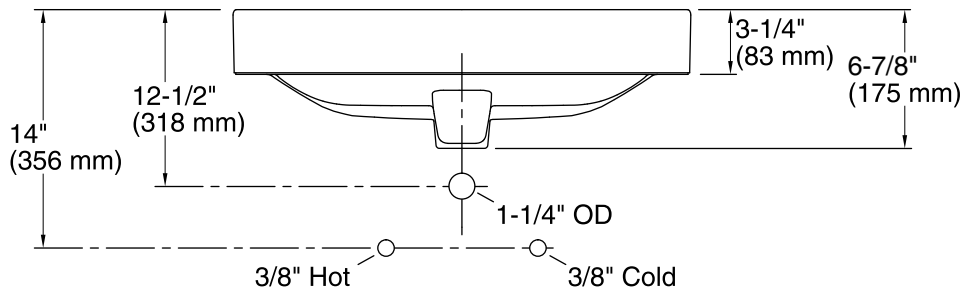

Technical Information

All product dimensions are nominal.

- Bowl configuration: Single
- Installation: Vessel
- Bowl area (Only):
  - Length: 21-7/8" (556 mm)
  - Width: 15-3/8" (391 mm)
  - Bowl depth: 5" (127 mm)
  - Water depth: 3-1/4" (83 mm)
- Template: 1245920-7, required, included

Notes

Install this product according to the installation instructions.

NOTICE: Countertop manufacturer or cutter must use the cut-out template provided with the product, or a current one provided by Kohler Co. (call 1-800-4-KOHLER). Kohler Co. is not responsible for cutout errors when the incorrect cut-out template is used.

ADA, CSA B651 compliant when installed to the specific requirements of these regulations.