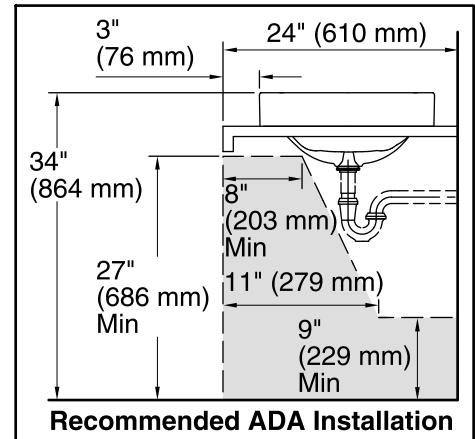

Technical Information

All product dimensions are nominal.

- Bowl configuration: Single
- Installation: Vessel
- Bowl area (Only):
  - Length: 21-7/8" (556 mm)
  - Width: 15-3/8" (391 mm)
  - Bowl depth: 5" (127 mm)
  - Water depth: 3-1/4" (83 mm)
- Template: 1245920-7, required, included

Notes

Install this product according to the installation instructions.

NOTICE: Countertop manufacturer or cutter must use the cut-out template provided with the product, or a current one provided by Kohler Co. (call 1-800-4-KOHLER). Kohler Co. is not responsible for cutout errors when the incorrect cut-out template is used.

ADA, CSA B651 compliant when installed to the specific requirements of these regulations.