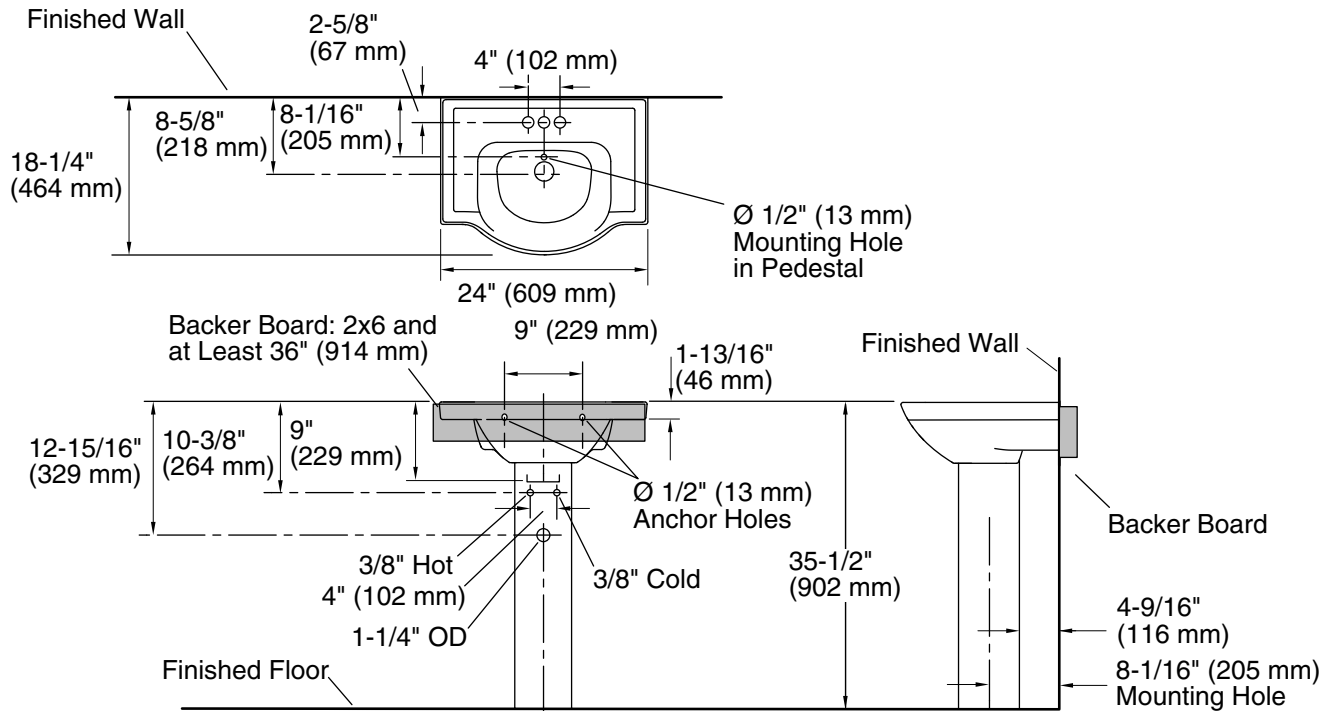

Features

- Ample side deck space for toiletries
- 4" (102 mm) centerset faucet holes
- Combination consists of the K-5248-4 basin and the K-5246 pedestal

Material

- Vitreous china

Installation

- Pedestal

Recommended Products/Accessories

	0	White
---	---	-------

Technical Information

All product dimensions are nominal.

Center(s):	4
Bowl area:	Length: 14-7/8" (378 mm) Width: 12-5/8" (321 mm) Water depth: 4" (102 mm)
With overflow:	Yes
Number of deck holes:	3
Faucet hole spacing:	4" (102 mm)
Faucet hole(s):	1-1/4" (32 mm)
Drain hole:	1-3/4" (44 mm)