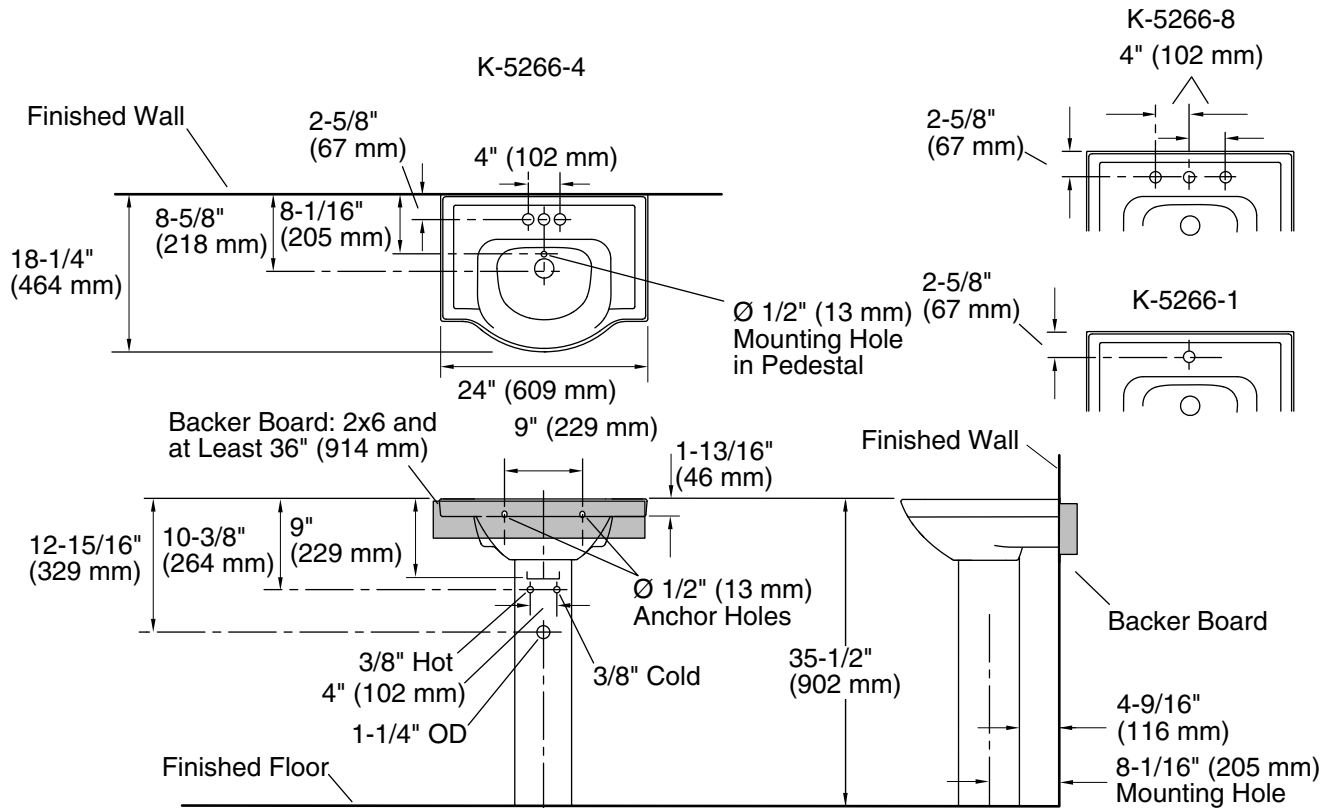

Features

- Ample side deck space for toiletries
- Single faucet hole
- Combination consists of the K-5248-1 basin and the K-5246 pedestal

Material

- Vitreous china

Installation

- Pedestal

Recommended Products/Accessories

	0	White
---	---	-------

Technical Information

All product dimensions are nominal.

Bowl area:	Length: 14-7/8" (378 mm)
	Width: 12-5/8" (321 mm)
	Water depth: 4" (102 mm)
With overflow:	Yes
Number of deck holes:	1
Faucet hole(s):	1-3/8" (35 mm)
Drain hole:	1-3/4" (44 mm)