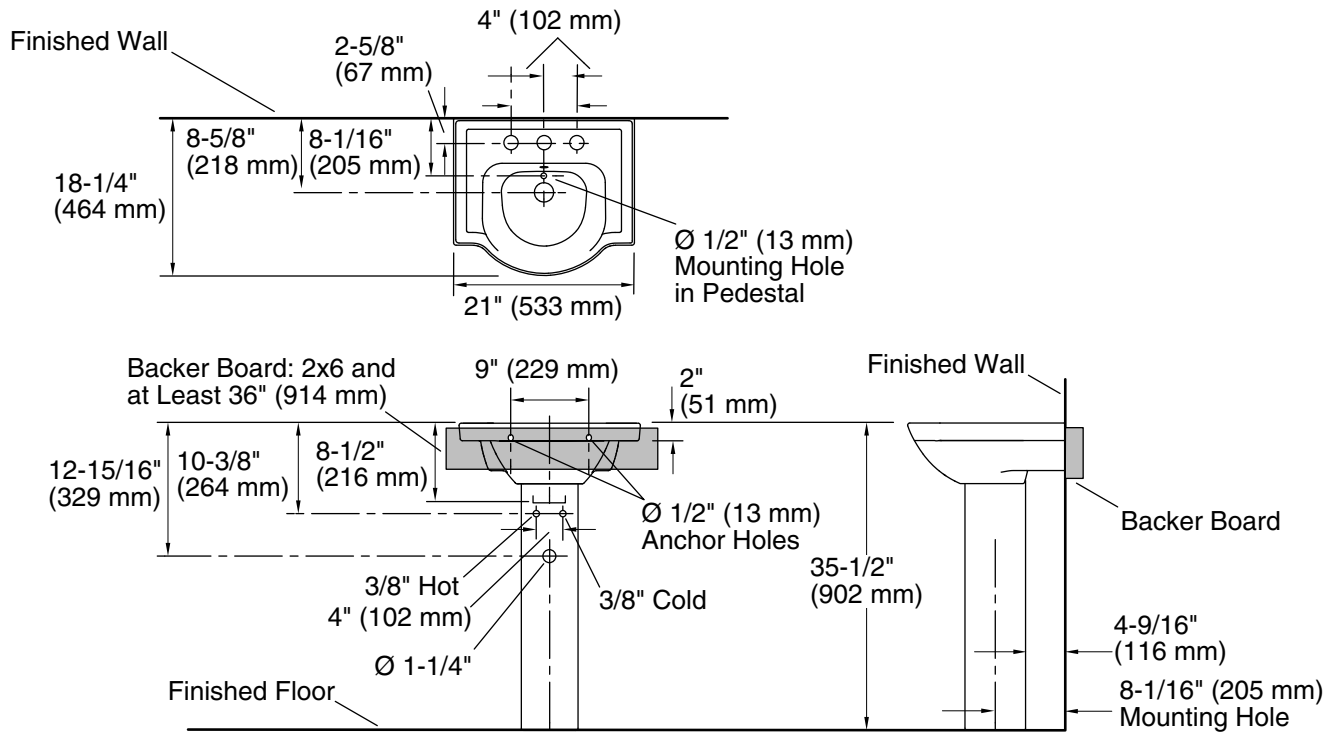

Features

- Ample side deck space for toiletries
- 8" (203 mm) widespread faucet holes
- Combination consists of the K-5247-8 basin and the K-5246 pedestal

Material

- Vitreous china

Installation

- Pedestal

Recommended Products/Accessories

	0	White
---	---	-------

Technical Information

All product dimensions are nominal.

Center(s):	8
Bowl area:	Length: 13-3/4" (349 mm) Width: 12-5/8" (321 mm) Water depth: 4" (102 mm)
With overflow:	Yes
Number of deck holes:	3
Faucet hole spacing:	8" (203 mm)
Faucet hole(s):	1-3/8" (35 mm)
Drain hole:	1-3/4" (44 mm)