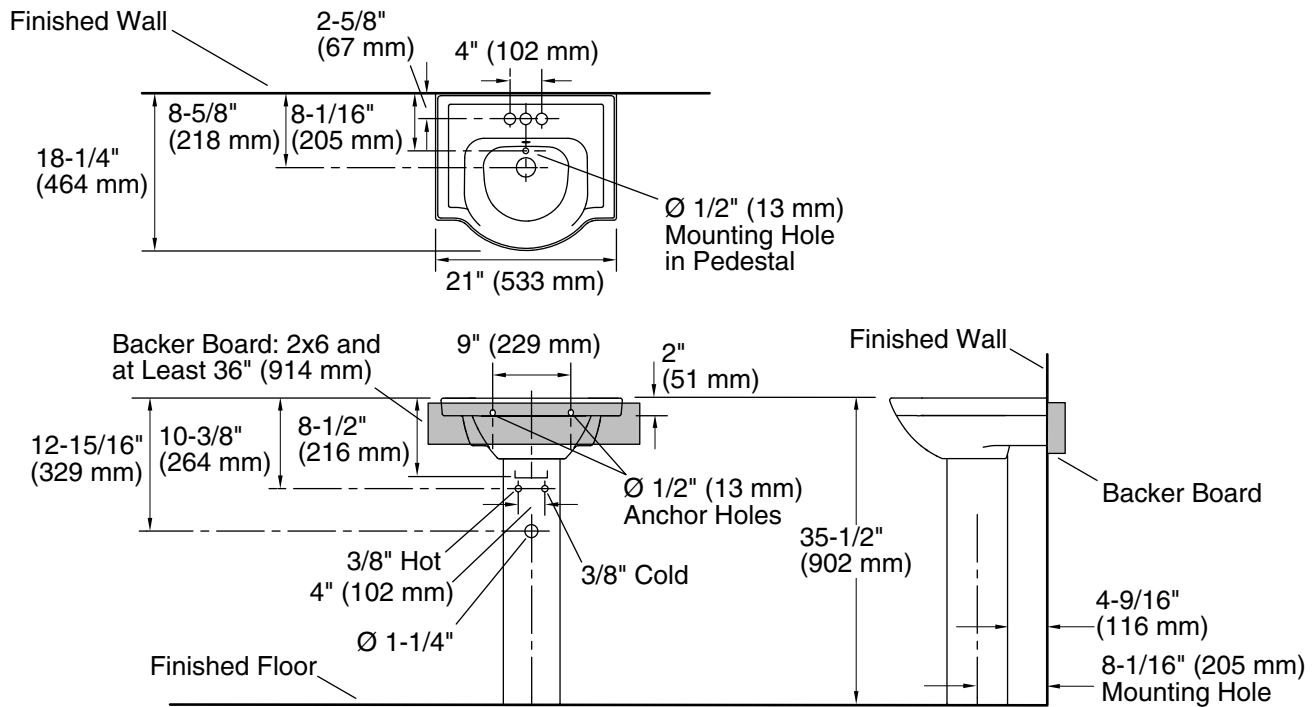

Features

- Ample side deck space for toiletries
- 4" (102 mm) centerset faucet holes
- Combination consists of the K-5247-4 basin and the K-5246 pedestal

Material

- Vitreous china

Installation

- Pedestal

Recommended Products/Accessories

	0	White
---	---	-------

Technical Information

All product dimensions are nominal.

Center(s):	4
Bowl area:	Length: 13-3/4" (349 mm) Width: 12-5/8" (321 mm) Water depth: 4" (102 mm)
With overflow:	Yes
Number of deck holes:	3
Faucet hole spacing:	4" (102 mm)
Faucet hole(s):	1-1/4" (32 mm)
Drain hole:	1-3/4" (44 mm)