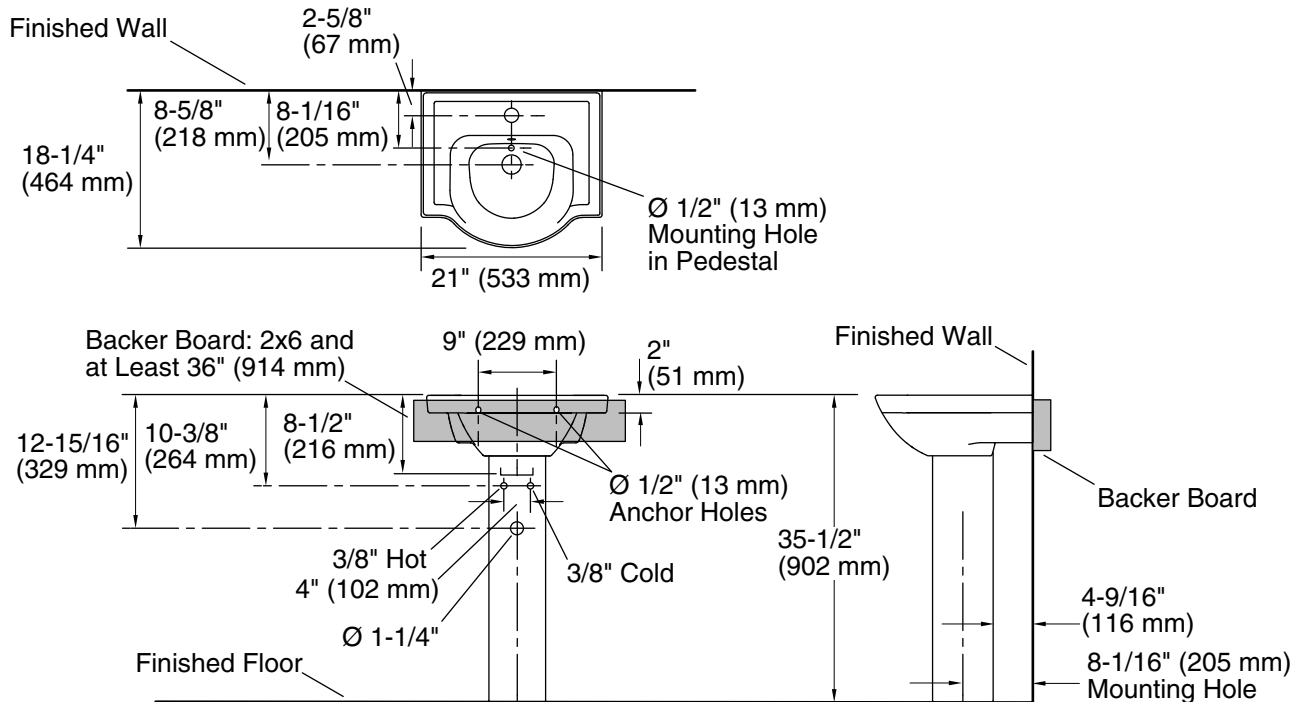

Features

- Ample side deck space for toiletries
- Single faucet hole
- Combination consists of the K-5247-1 basin and the K-5246 pedestal

Material

- Vitreous china

Installation

- Pedestal

Recommended Products/Accessories

	0	White
---	---	-------

Technical Information

All product dimensions are nominal.

Bowl area:	Length: 13-3/4" (349 mm)
	Width: 12-5/8" (321 mm)
	Water depth: 4" (102 mm)
With overflow:	Yes
Number of deck holes:	1
Faucet hole(s):	1-3/8" (35 mm)
Drain hole:	1-3/4" (44 mm)