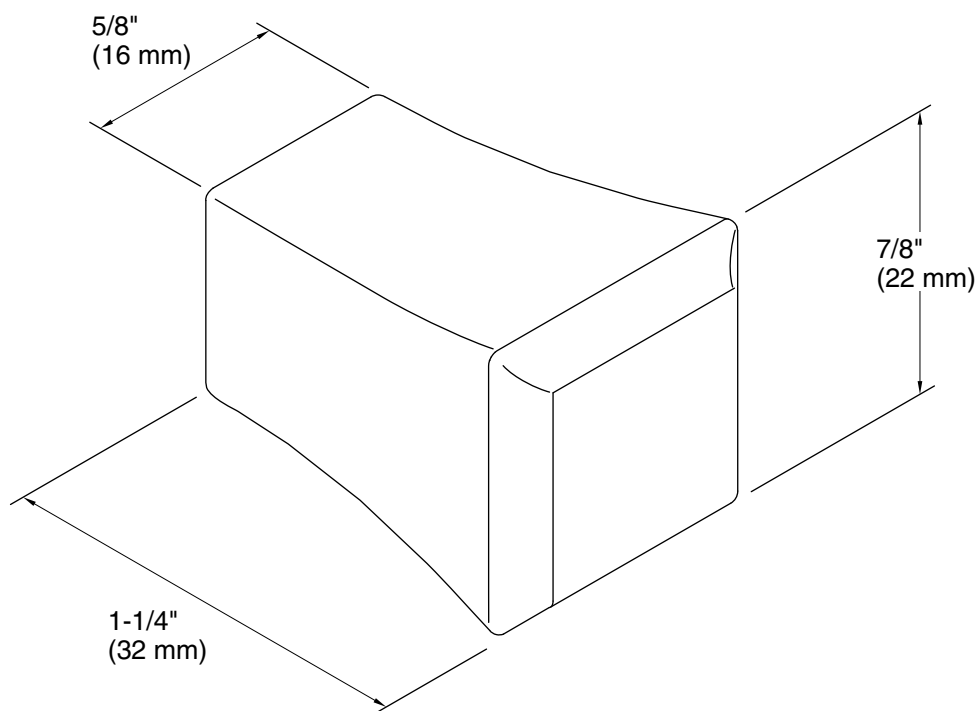

Color	Code	Description
	CP	Polished Chrome
	AF	Vibrant® French Gold
	BN	Vibrant® Brushed Nickel
	BV	Vibrant® Brushed Bronze

Technical Information

All product dimensions are nominal.

Material: Brass

Notes

Install this product according to the installation guide.