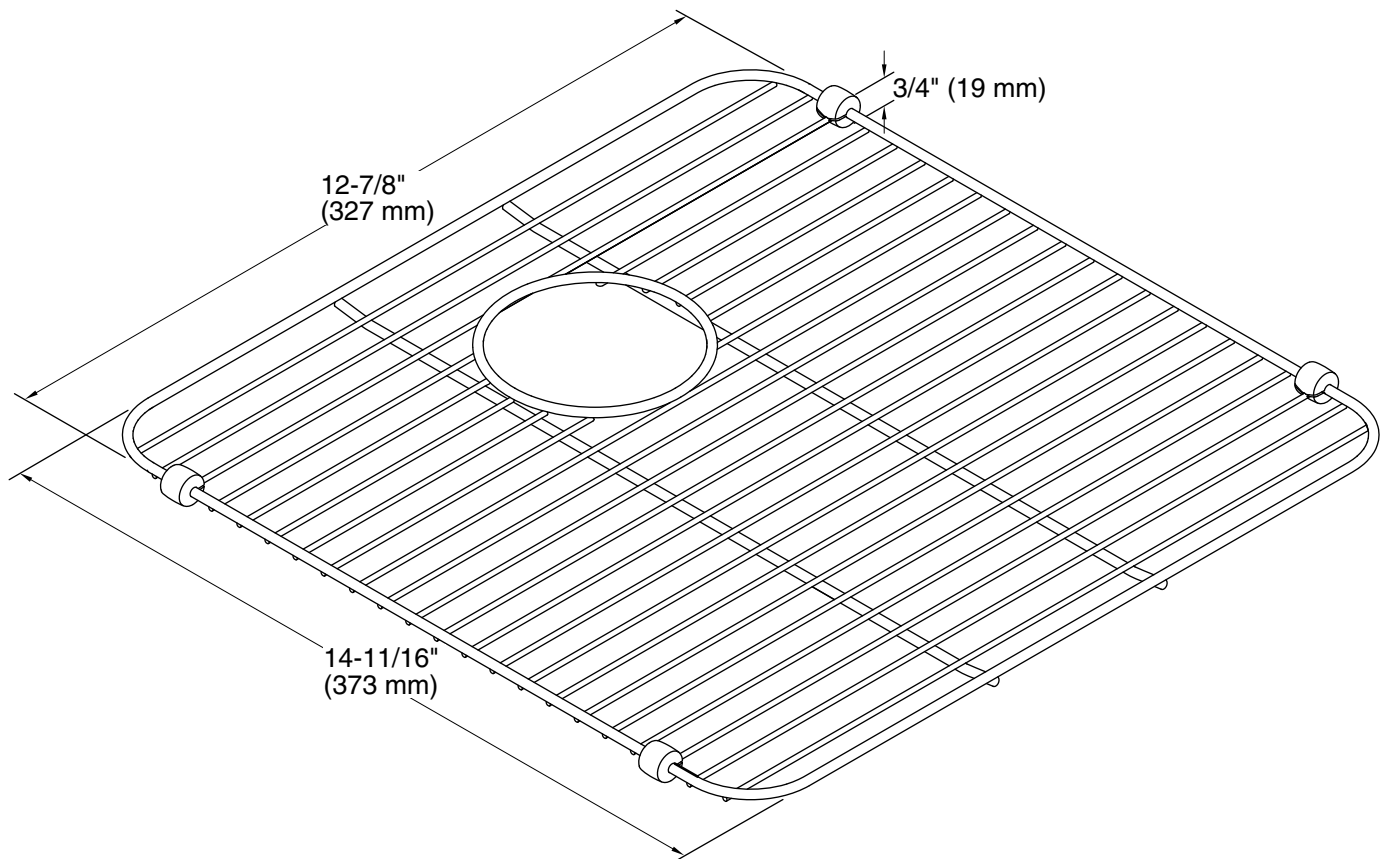

Iron/Tones®
Stainless steel sink rack, 12-7/8" x 14-11/16"
K-5184

Features

- Fits in the bowl of the K-6584 Iron/Tones kitchen sink.
- Helps protect sink surface from daily wear.
- Innovative wheels around the perimeter provide a secure fit and reduce debris buildup.
- Dishwasher safe.

Stainless steel sink rack, 12-7/8" x 14-11/16"

K-5184

Technical Information

All product dimensions are nominal.

Material: Stainless Steel