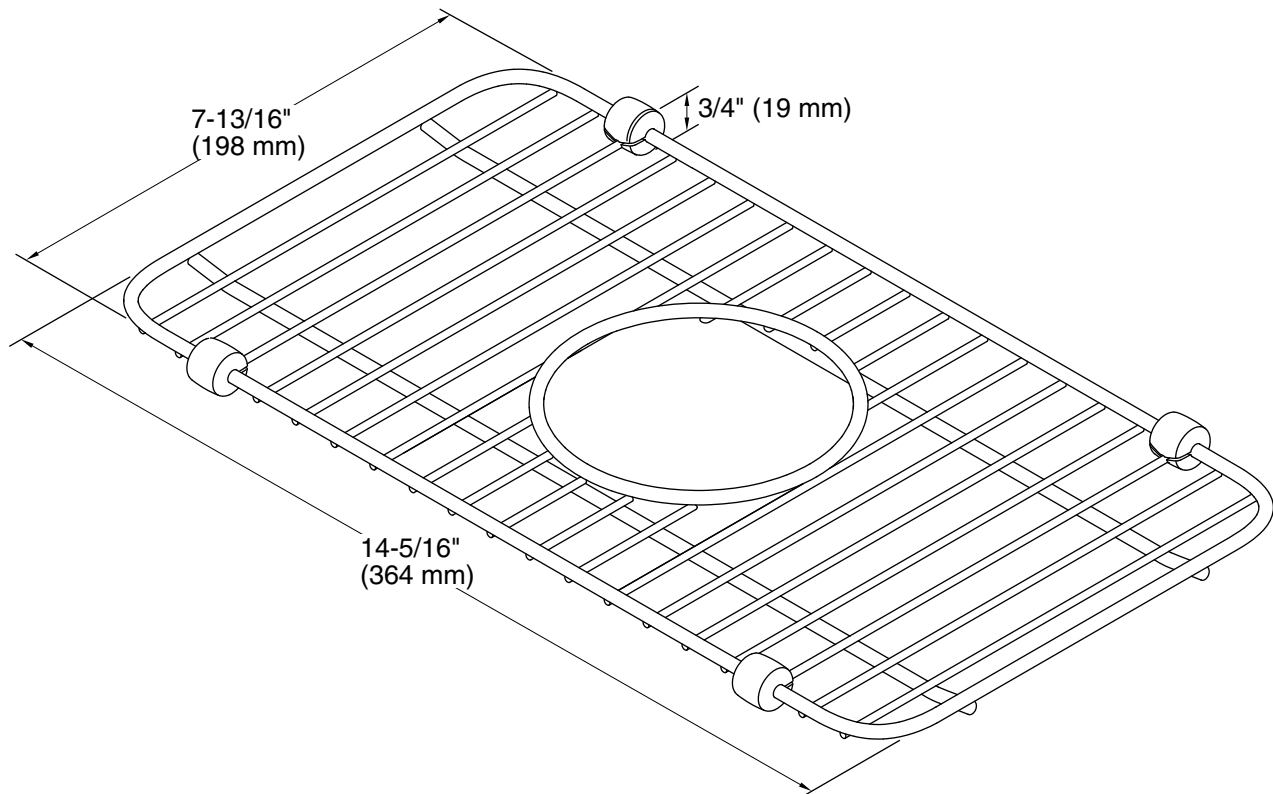

Features

- Fits in the small bowl of the K-6625 Iron/Tones Smart Divide® kitchen sink.
- Helps protect sink surface from daily wear.
- Innovative wheels around the perimeter provide a secure fit and reduce debris buildup.
- Dishwasher safe.

Technical Information

All product dimensions are nominal.

Material: Stainless Steel