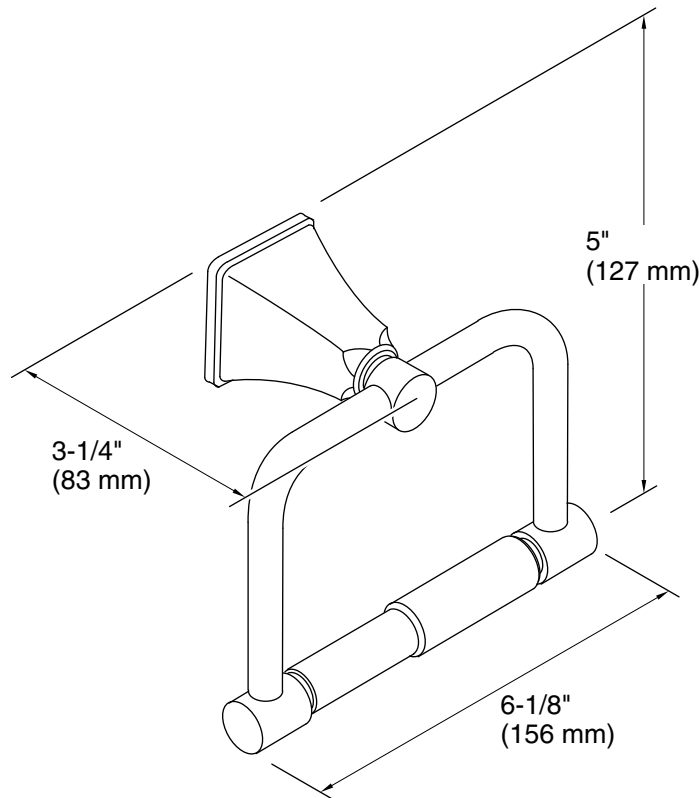

THE BOLD LOOK
OF **KOHLER**®

Technical Information

All product dimensions are nominal.

Material: Brass, Zinc

Notes

Install this product according to the installation guide.