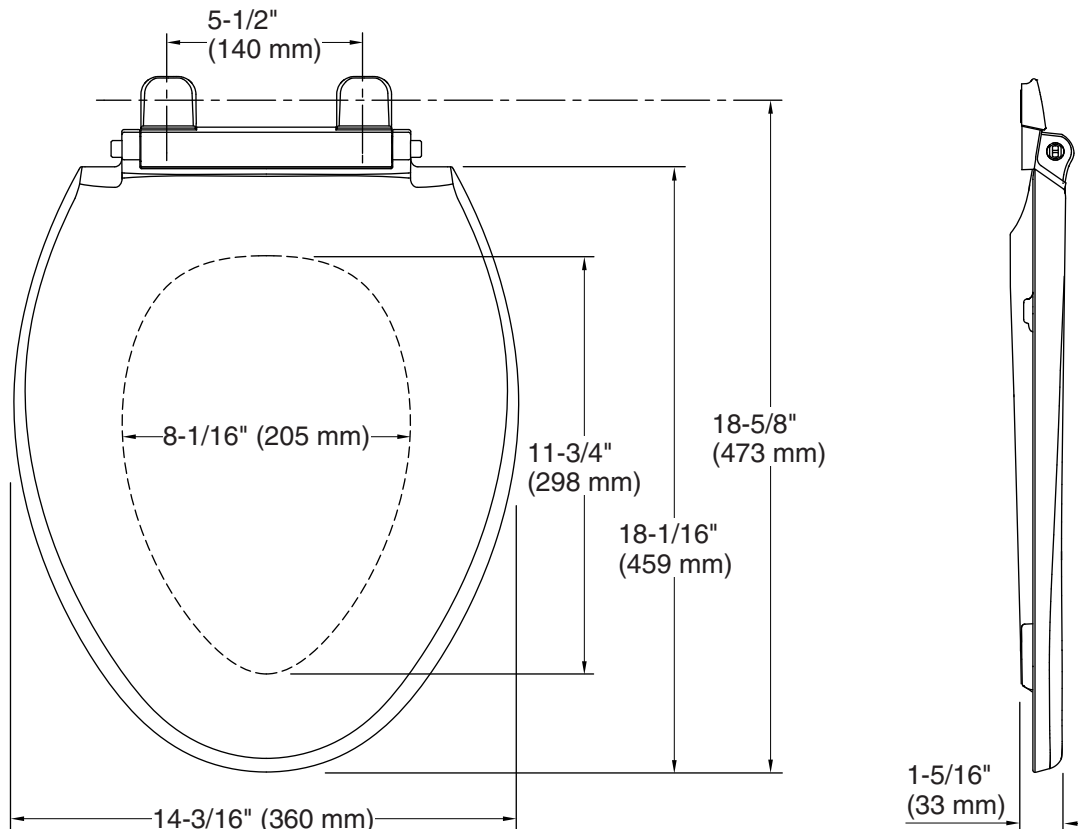

Glenbury™ Quiet-Close™

Elongated Toilet Seat

K-4733

Features

- Quiet-Close™ lid closes slowly and quietly without slamming.
- Grip-Tight bumpers hold seat firmly in place.
- Quick-Release™ hinges allow seat to be unlatched from toilet for easy removal and convenient cleaning; no tools required.
- Quick-Attach® hardware for fast and secure installation.
- Color-matched plastic hinges.

Color	Code	Description
	0	White
	96	Biscuit
	47	Almond
	NY	Dune
	95	Ice™ Grey
	G9	Sandbar
	33	Mexican Sand™
	K4	Cashmere
	58	Thunder™ Grey
	7	Black Black™

Technical Information

All product dimensions are nominal.

Seat shape type: Elongated

Seat front type: Closed-front

Seat-mounting holes: 5-1/2" (140 mm)

Notes

Install this product according to the installation guide.