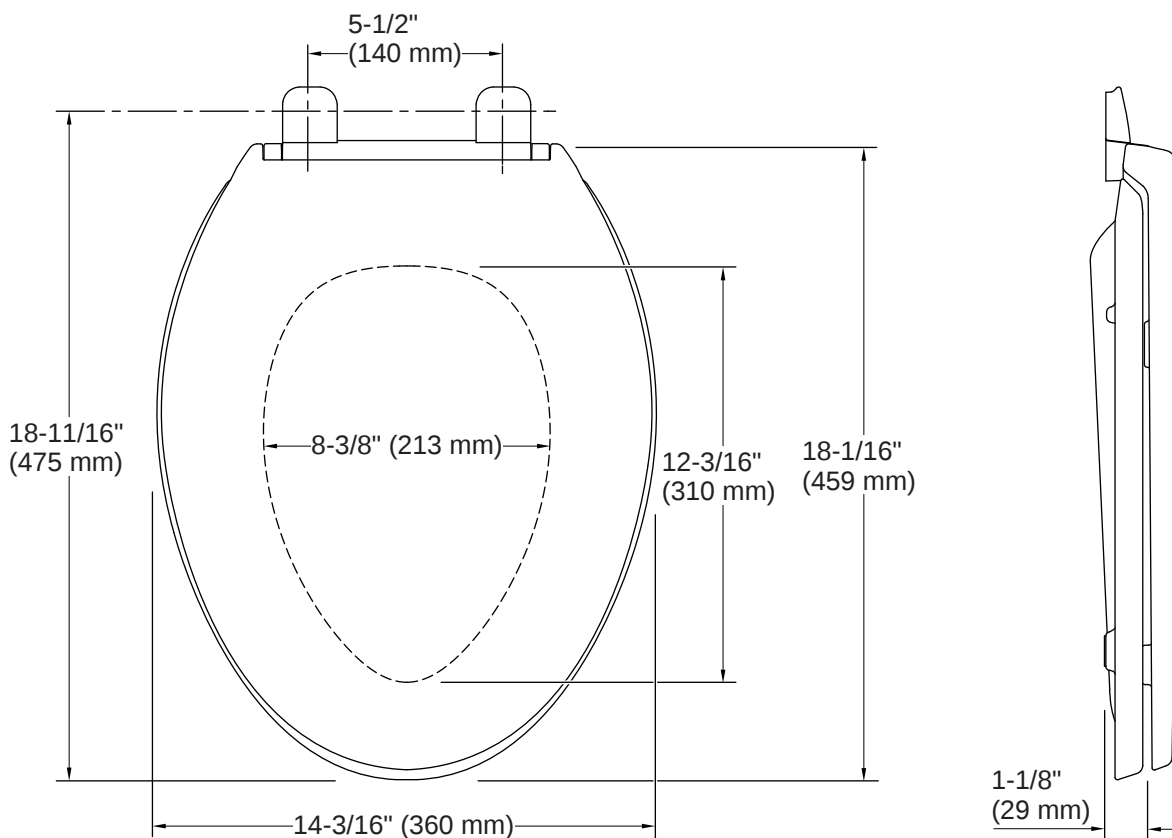

Installation Notes

Install this product according to the installation instructions.