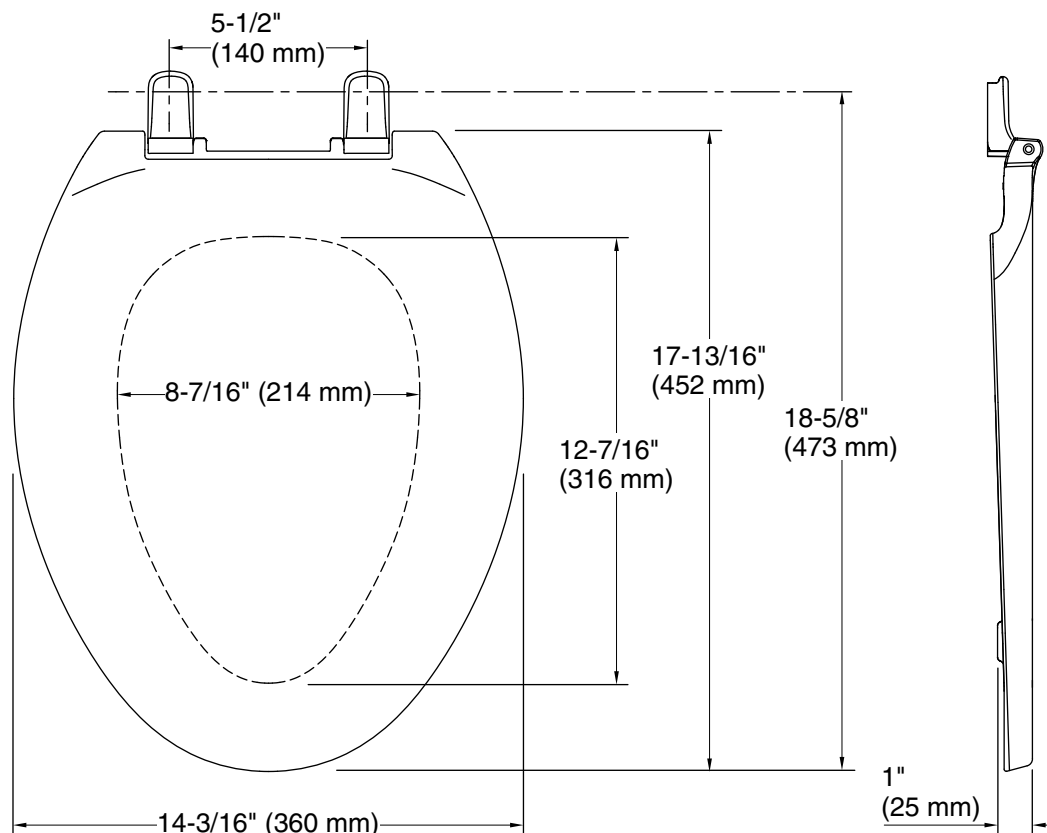

THE BOLD LOOK
OF **KOHLER**®

Technical Information

All product dimensions are nominal.

Seat shape type: Elongated

Seat front type: Closed-front

Seat-mounting holes: 5-1/2" (140 mm)

Notes

Install this product according to the installation guide.