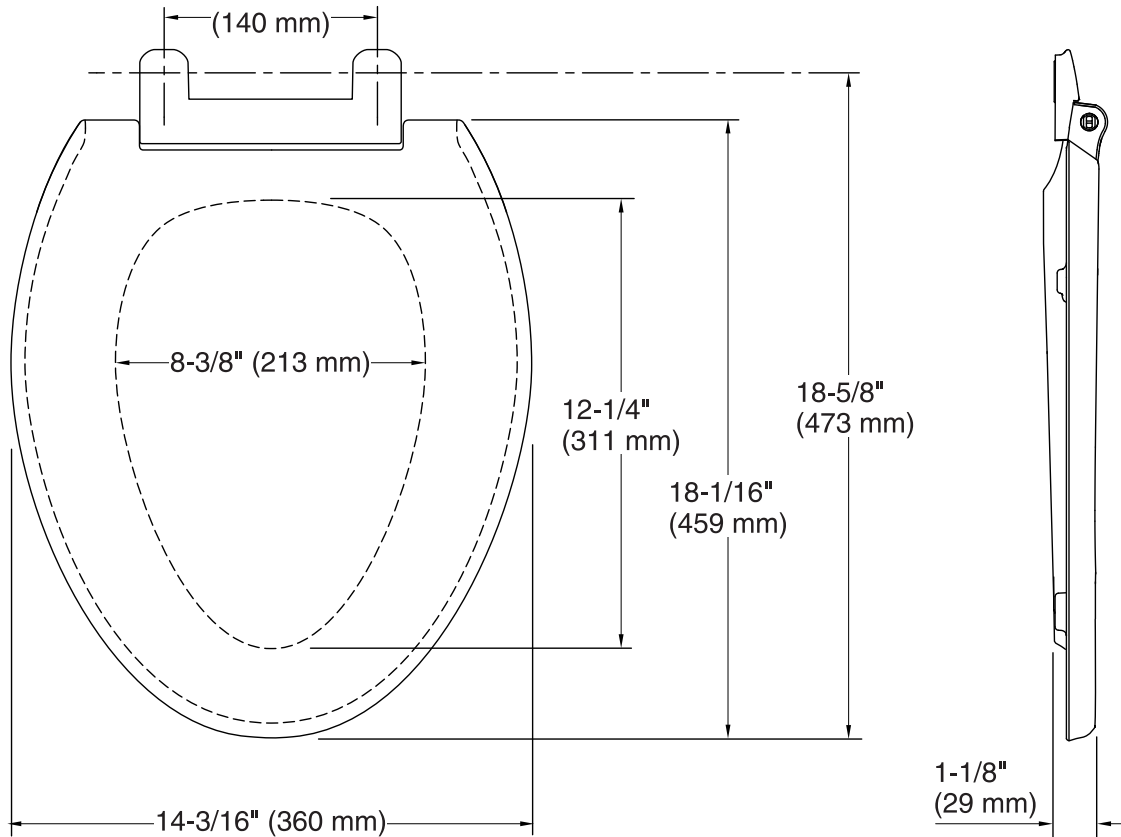

Cachet® Quiet-Close™

Elongated Toilet Seat

K-4636

Features

- Quiet-Close™ lid closes slowly and quietly without slamming.
- Grip-Tight bumpers hold seat firmly in place.
- Quick-Release™ hinges allow seat to be unlatched from toilet for easy removal and convenient cleaning; no tools required.
- Quick-Attach® hardware for fast and secure installation.
- Color-matched plastic hinges.
- For non-residential application recommend using K-7671 or K-20110.

Color	Code	Description
	0	White
	HW1	Honed White
	96	Biscuit
	47	Almond
	NY	Dune
	95	Ice™ Grey
	G9	Sandbar
	K4	Cashmere
	58	Thunder™ Grey
	7	Black Black™

Technical Information

All product dimensions are nominal.

Seat shape type: Elongated

Seat front type: Closed-front

Seat-mounting holes: 5-1/2" (140 mm)

Notes

Install this product according to the installation guide.