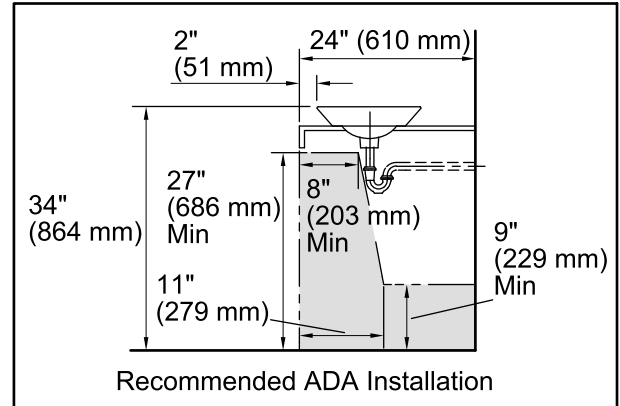

Gilded Meadow™ Conical Bell®

Above-counter/Wall-mount Bathroom Sink
K-45922-DE

Technical Information

All product dimensions are nominal.

Bowl configuration:	Single
Installation:	Wall-mount, Vessel
Bowl area:	Diameter: 15-7/8" (403 mm) Water depth: 4-1/4" (108 mm)
Drain hole:	1-3/4" (44 mm)
Template:	1002980-7, required, included

Notes

Install this product according to the installation instructions.

Product does not have an overflow.

*Spout must be 5" (127 mm) long (min) for adequate clearance into the bathroom sink when installed with centerline as shown.

NOTICE: Countertop manufacturer or cutter must use the cut-out template provided with the product, or a current one provided by Kohler Co. (call 1-800-4-KOHLER). Kohler Co. is not responsible for cut-out errors when the incorrect cut-out template is used.

ADA, OBC, CSA B651 compliant when installed to the specific requirements of these regulations.