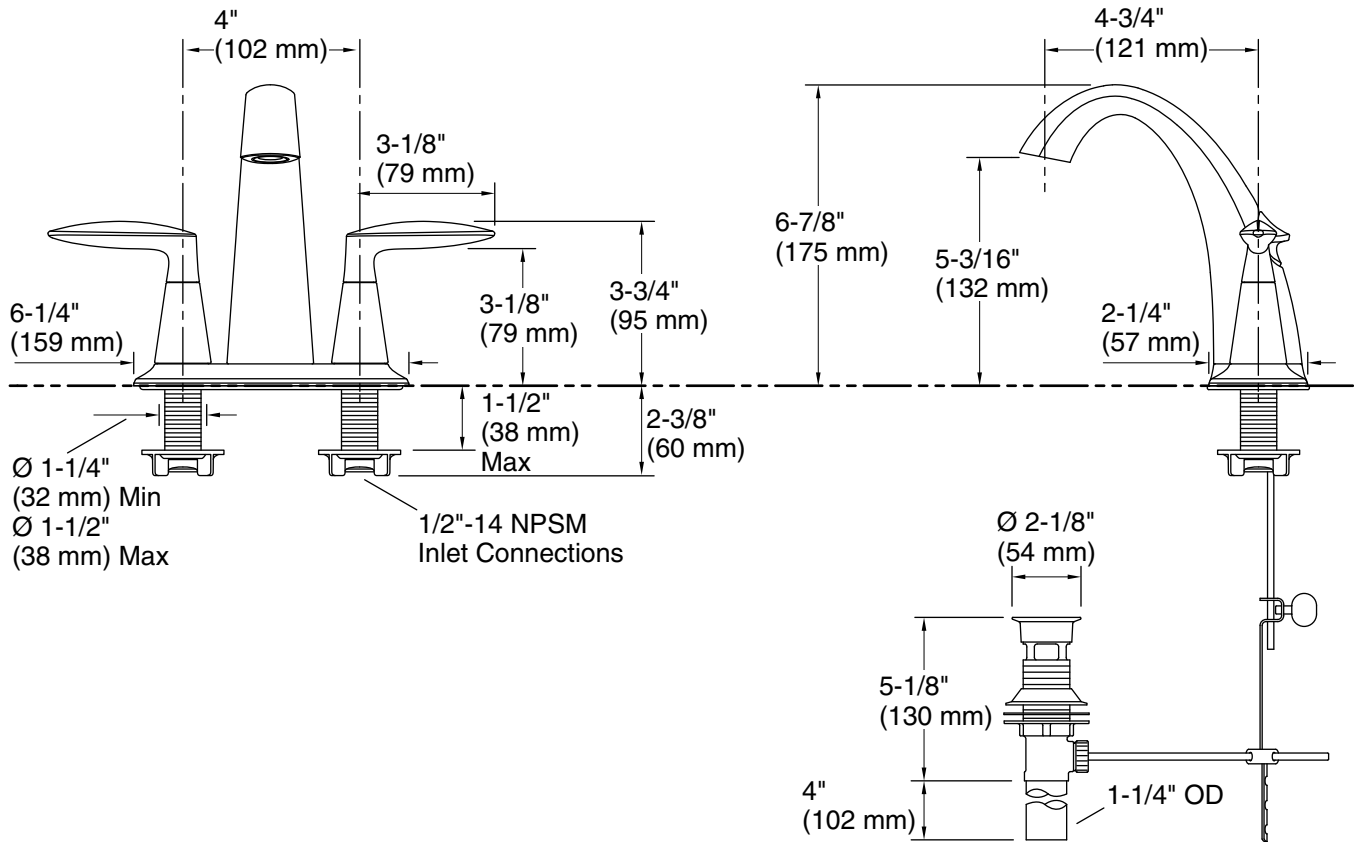

Features

- 5" (127 mm) spout reach.
- 1.2 gal/min (4.5 l/min) maximum flow rate [max at 60 psi (4.14 bar)].
- KOHLER ceramic disc valves exceed industry longevity standards for a lifetime of durable performance.
- Two-handle centerset bathroom sink faucet for 4" centers.
- Includes metal pop-up drain with 1-1/4" tailpiece.
- Reversible quarter-turn washerless ceramic disc valves.
- Coordinates with Alteo faucets, accessories, and showering components to complete your bathroom. 1.2 gal/min (4.5 l/min) maximum flow rate [max at 60 psi (4.14 bar)].

Material

- Premium Metal Construction
- KOHLER finishes resist corrosion and tarnishing.

Installation

- For 4" (102 mm) centers.
- Deck-mount installation.

ADA **CSA B651** **OBC**

Codes/Standards

ASME A112.18.1/CSA B125.1
NSF/ANSI 61
NSF/ANSI 372
All applicable US Federal and State material regulations
DOE - Energy Policy Act 1992
EPA WaterSense®
California Energy Commission (CEC)
ADA
ICC/ANSI A117.1
CSA B651
OBC

Technical Information

All product dimensions are nominal.

Faucet:

Flow rate: 1.2 gal/min (4.5 l/min)

Pressure: 60 psi (4.1 bar)

Drain included: Yes

Drain tailpiece included: Yes

Spout:

Spout reach: 4-3/4" (121 mm)

Notes

Install this product according to the installation guide.

ADA, OBC, CSA B651 compliant when installed to the specific requirements of these regulations.