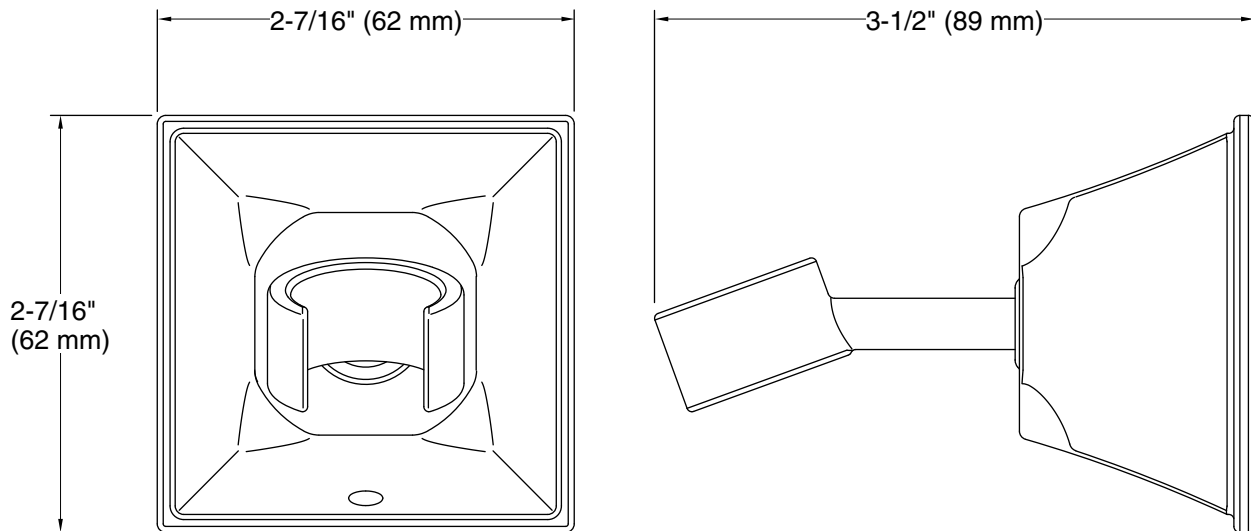

Technical Information

All product dimensions are nominal.

Material: Brass

Notes

Install this product according to the installation guide.