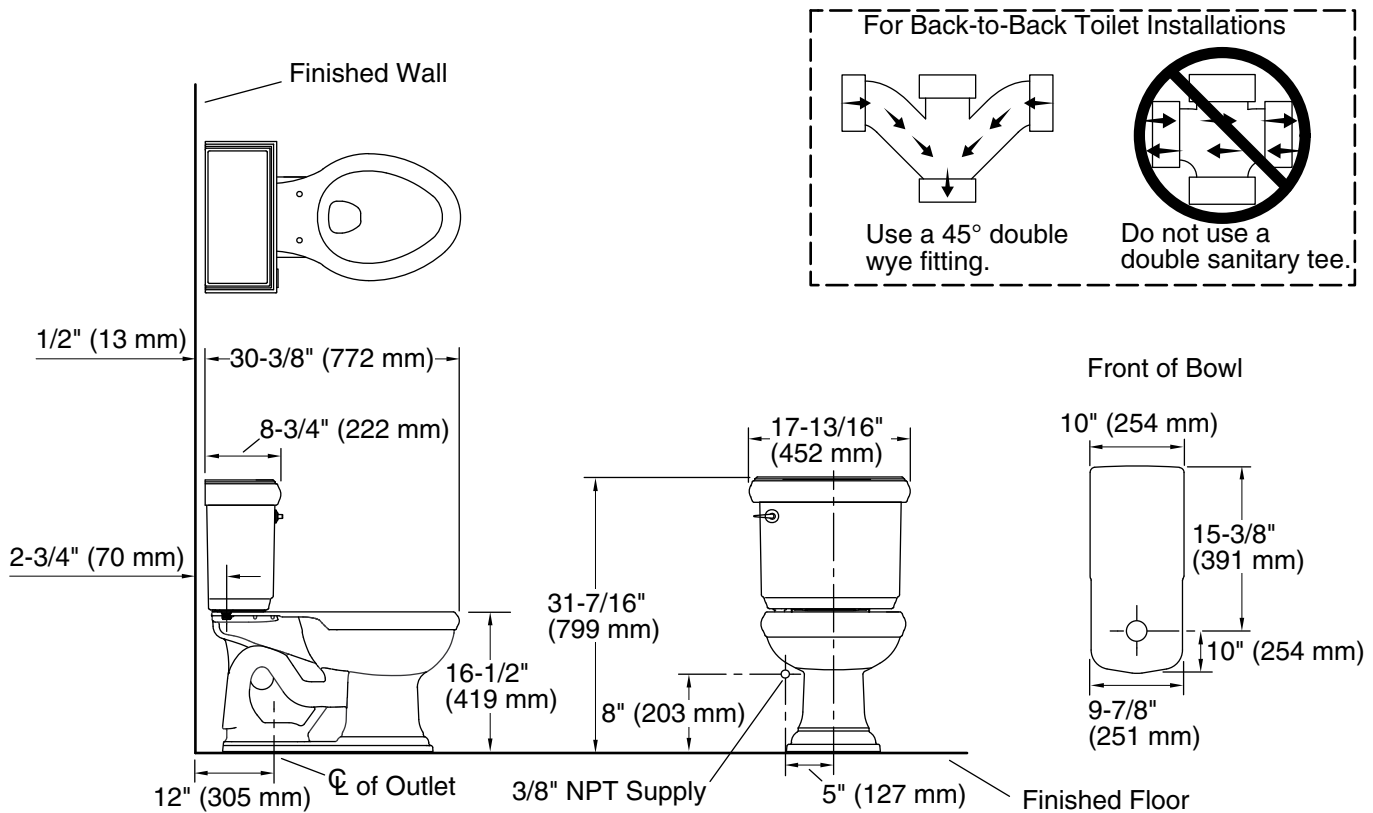

Memoirs® Classic

Two-piece elongated toilet, 1.28 gpf
K-3816

Features

- Two-piece design
- Elongated bowl offers added room and comfort
- Comfort Height® feature offers chair-height seating that makes sitting down and standing up easier for most adults
- Left-hand Polished Chrome trip lever
- Combination consists of the K-4380 bowl and the K-4433 tank
- Coordinates with other products in the Memoirs collection
- Easy-to-flush canister design requires less force to actuate than a 3" (76 mm) flapper, and has 90% less exposed seal material which resists conditions that cause wear, tear, shrinkage and swelling
- Eligible for consumer rebates in some municipalities
- 1.28 gpf (4.8 lpf)
- 2-1/8" (54 mm) fully glazed trapway
- AquaPiston® canister optimizes the flow out of the tank, harnessing gravity and the natural powerful reducing cascade of water to increase the power and effectiveness of the flush

Installation

- Standard 12" (305 mm) rough-in
- Three-bolt quick-connect installation
- Seat and supply line sold separately

Recommended Products/Accessories

- K-5588 Purefresh® Deodorizing elongated toilet seat
- K-4108 PureWash® E750 Elongated bidet toilet seat with remote control
- K-5420 Low-Profile Bolt Caps
- K-9167-L Trip Lever
- 1023457 Wax Ring/Hardware Kit
- 1265114 Connector Hose
- K-23726 Drain treatment

For the most current Specification Sheet, go to www.kohler.com USA or www.kohler.ca Canada

7-10-2024 22:53 - US

THE BOLD LOOK
OF **KOHLER**®

Technical Information

All product dimensions are nominal.

Toilet type:	Floor-mount
Waste Outlet:	Floor
Bowl shape:	Elongated
Flush type:	AquaPiston
Trap passageway:	2-1/8" (54 mm)
Water surface size:	11-3/4" x 9-1/2" (298 mm x 241 mm)
Rim to water surface:	6-1/8" (156 mm)
Rough-in:	12" (305 mm)
Seat-mounting holes:	5-1/2" (140 mm)