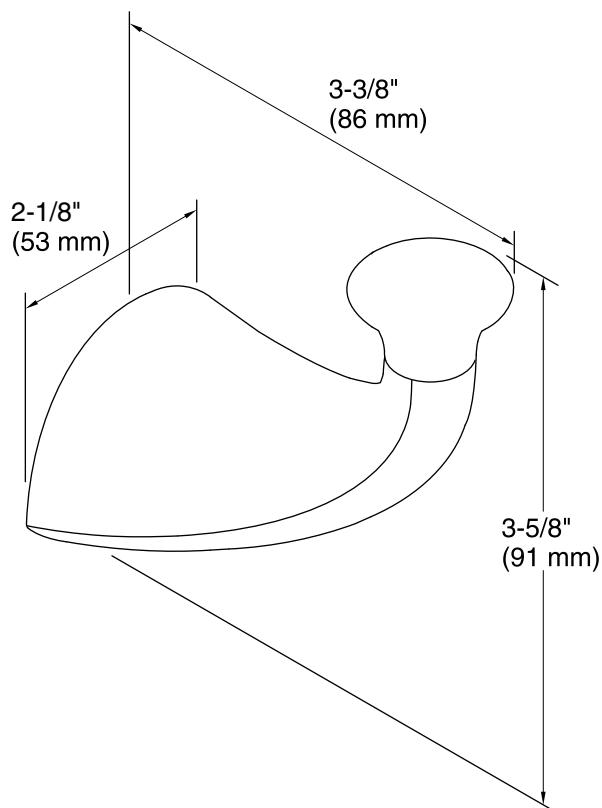

Color tiles intended for reference only.

Color	Code	Description
	CP	Polished Chrome
	BN	Vibrant® Brushed Nickel
	2BZ	Oil-Rubbed Bronze

Technical Information

All product dimensions are nominal.

Material: Metal