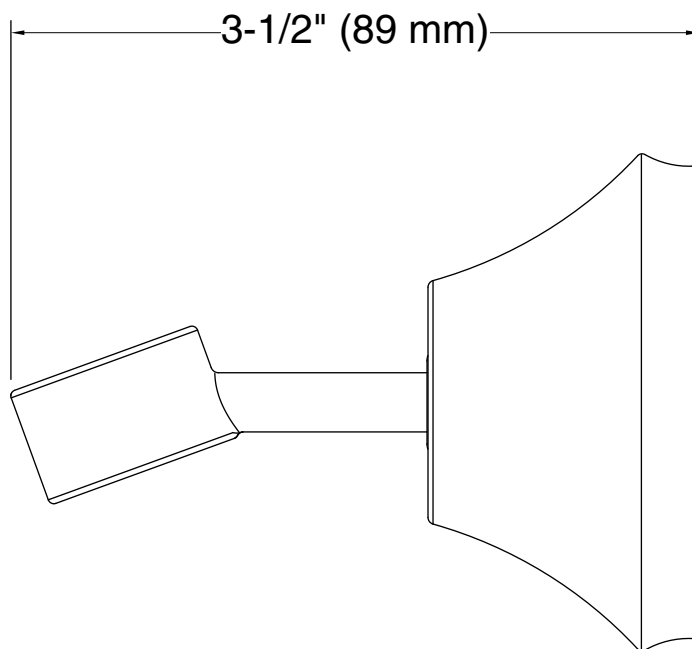

Features

- Handshower holder pivots and rotates to position handshower at desired angle.
- Coordinates with Forté® faucets, accessories, and showering components to complete your bathroom.

Material

- Brass.
- KOHLER finishes resist corrosion and tarnishing.

Technical Information

All product dimensions are nominal.

Material: Brass

Notes

Install this product according to the installation guide.