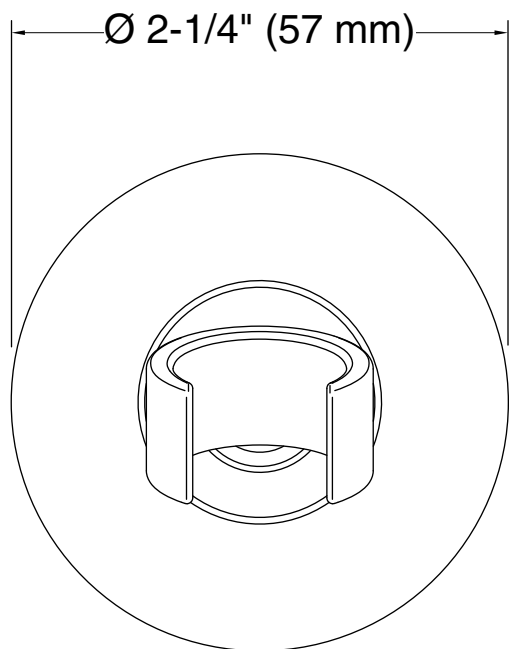

Features

- Handshower holder pivots and rotates to position handshower at desired angle.
- Coordinates with Forté® faucets, accessories, and showering components to complete your bathroom.

Material

- Brass.
- KOHLER finishes resist corrosion and tarnishing.

Technical Information

All product dimensions are nominal.

Material: Brass

Notes

Install this product according to the installation guide.