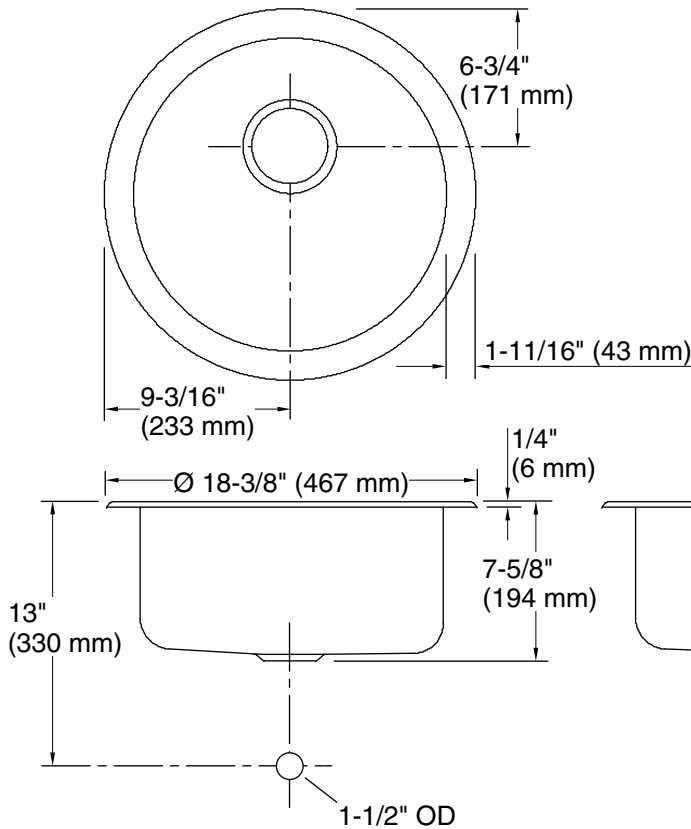

Kit #52047

Top-Mount
Installation

Kit #7257

Technical Information

All product dimensions are nominal.

Bowl configuration:	Single
Installation:	Undermount
Min. base cabinet width:	24" (610 mm)
Bowl area (Only):	Diameter: 15" (381 mm) Bowl depth: 7-1/2" (191 mm)
Drain hole:	3-5/8" (92 mm)
Template:	113392-7, required, included

Notes

Install this product according to the installation instructions.

Supplied bowl clamp assemblies require 1" (25 mm) minimum countertop thickness. Installer must supply hardware for thinner countertops.

For multiple bowl under-mount installations, a minimum distance of 3-1/2" (89 mm) is required between bowls.

Countertop supplier to determine required support.

Waterproof unprotected overhang area of the underside of wood counter.

ADA compliant when installed to the specific requirements of these regulations.

ADA permits a parallel approach to wet bars.