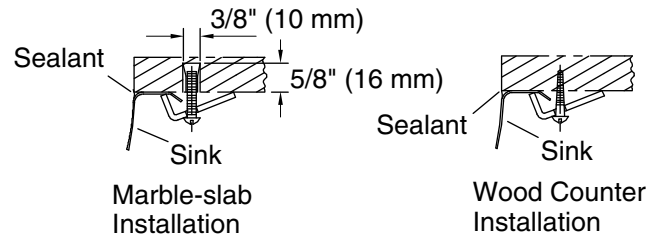

Kit #52047

Top-Mount
Installation

Kit #7257

Technical Information

All product dimensions are nominal.

Bowl configuration:	Single
Installation:	Undermount
Min. base cabinet width:	24" (610 mm)
Bowl area (Only):	Diameter: 15" (381 mm) Bowl depth: 7-1/2" (191 mm)
Drain hole:	3-5/8" (92 mm)
Template:	113392-7, required, included

Notes

Install this product according to the installation instructions.

Supplied bowl clamp assemblies require 1" (25 mm) minimum countertop thickness. Installer must supply hardware for thinner countertops.

For multiple bowl under-mount installations, a minimum distance of 3-1/2" (89 mm) is required between bowls.

Countertop supplier to determine required support.

Waterproof unprotected overhang area of the underside of wood counter.

ADA compliant when installed to the specific requirements of these regulations.

ADA permits a parallel approach to wet bars.