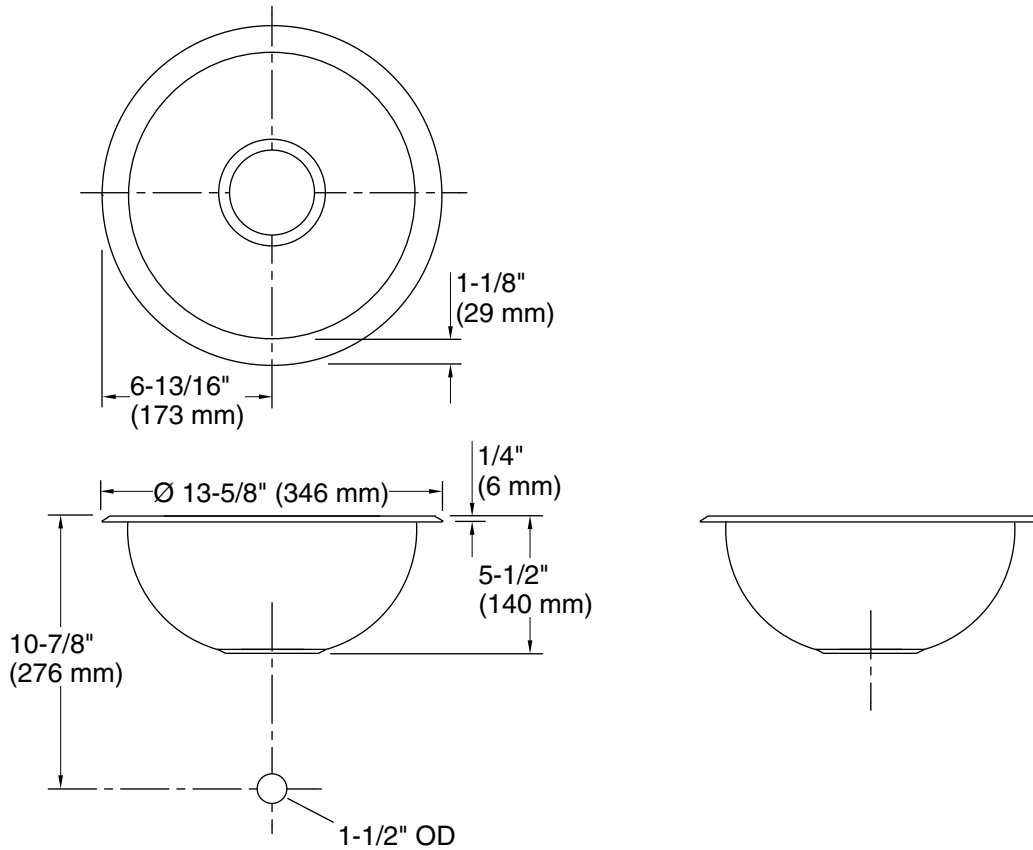

Undertone®
Undermount single-bowl kitchen sink
K-3339

Features

- 18" (457 mm) minimum base cabinet width.
- Single bowl.
- 5-1/4" depth.
- Includes installation hardware.
- Small size fits compact spaces.

See website for detailed warranty information.

Technical Information

All product dimensions are nominal.

Bowl configuration:	Single
Installation:	Undermount
Min. base cabinet width:	18" (457 mm)
Bowl area (Only):	Diameter: 11-1/2" (292 mm) Bowl depth: 5-1/4" (133 mm)
Drain hole:	3-5/8" (92 mm)
Template:	111578-7, required, included