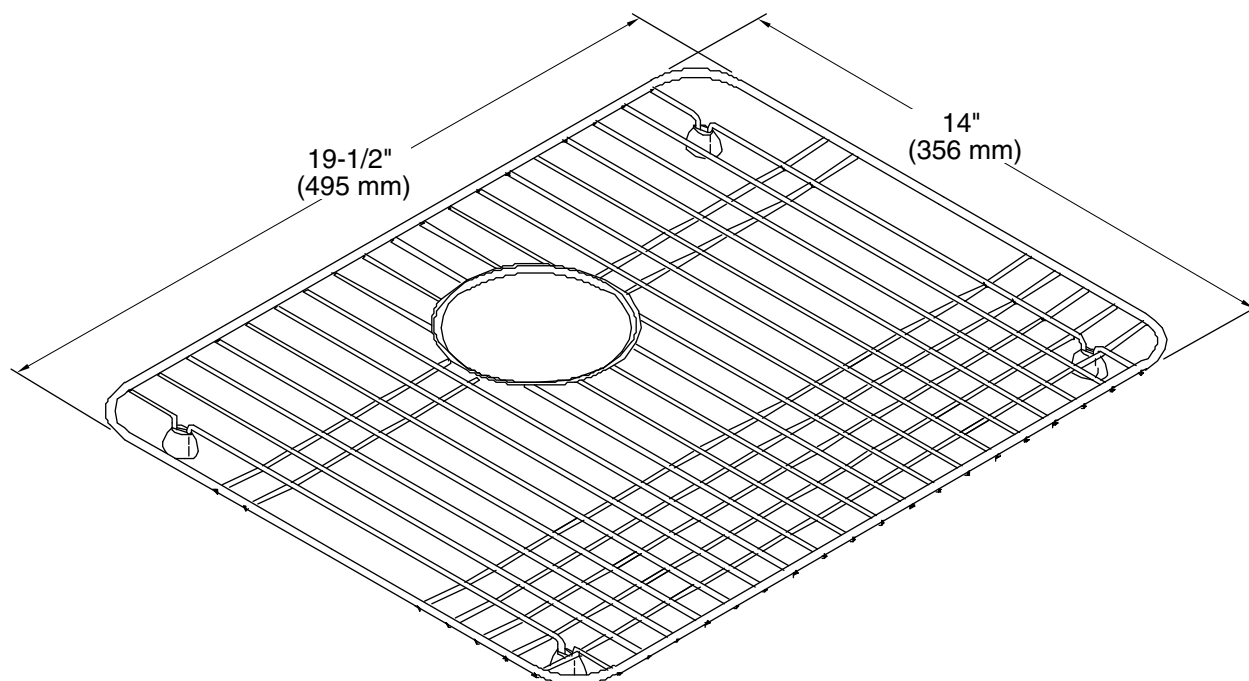

Features

- Fits in the bowl of the K-6585 Iron/Tones kitchen sink.
- Durable stainless-steel construction.
- Helps protect sink surface from daily wear.
- Dishwasher safe.
- Rubber feet provide added protection.

Available Colors/Finishes

Color tiles intended for reference only.

Color	Code	Description
	ST	Stainless Steel
	0	White

Technical Information

All product dimensions are nominal.

Material: Stainless Steel