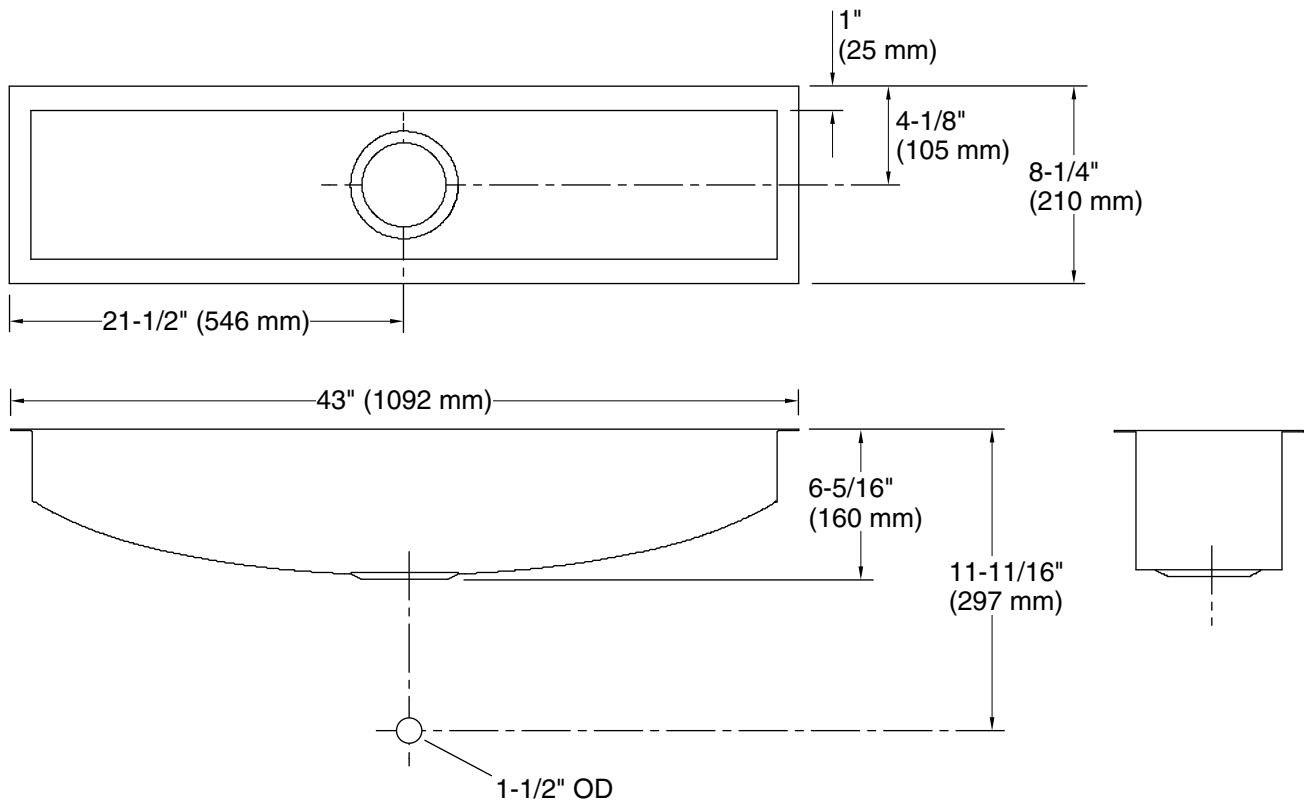

### Technical Information

All product dimensions are nominal.

Bowl configuration:	Single
Installation:	Undermount
Min. base cabinet width:	45" (1143 mm)
Bowl area:	Length: 41" (1041 mm) Width: 6-1/4" (159 mm) Bowl depth: 6-5/16" (160 mm)
Drain hole:	3-5/8" (92 mm)
Template:	1022024-7, required, included