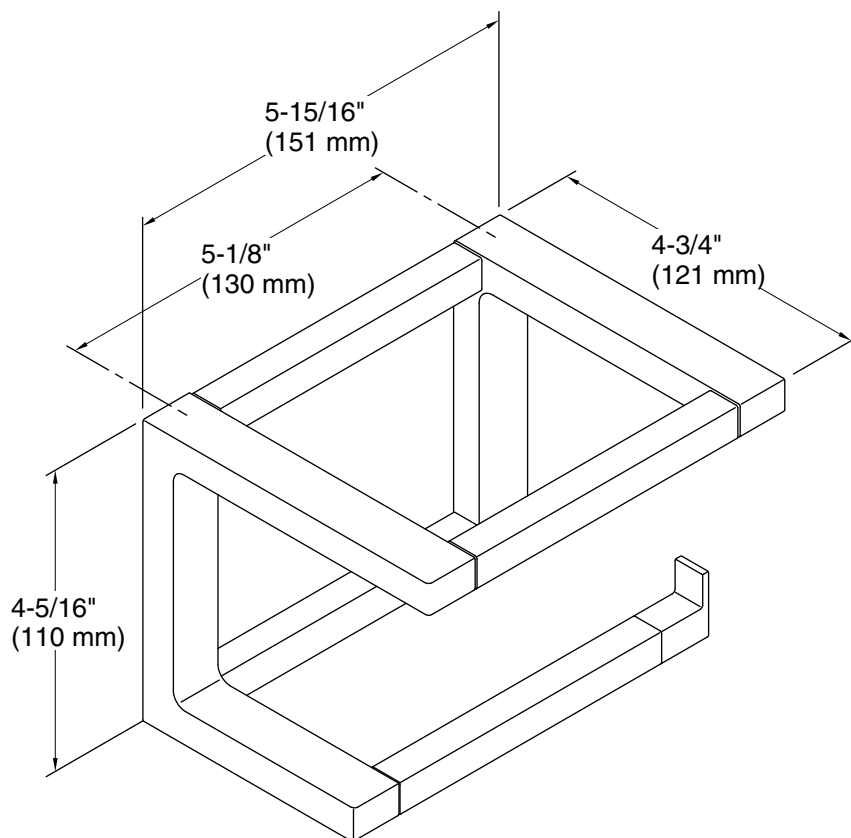

Technical Information

All product dimensions are nominal.

Material: Zinc, Brass

Notes

Install this product according to the installation instructions.

CAUTION: Risk of personal injury. Do not install these products in any area where they are likely to be used inadvertently as a grab bar or support bar. These products are not designed or intended for use as a grab bar or support bar.