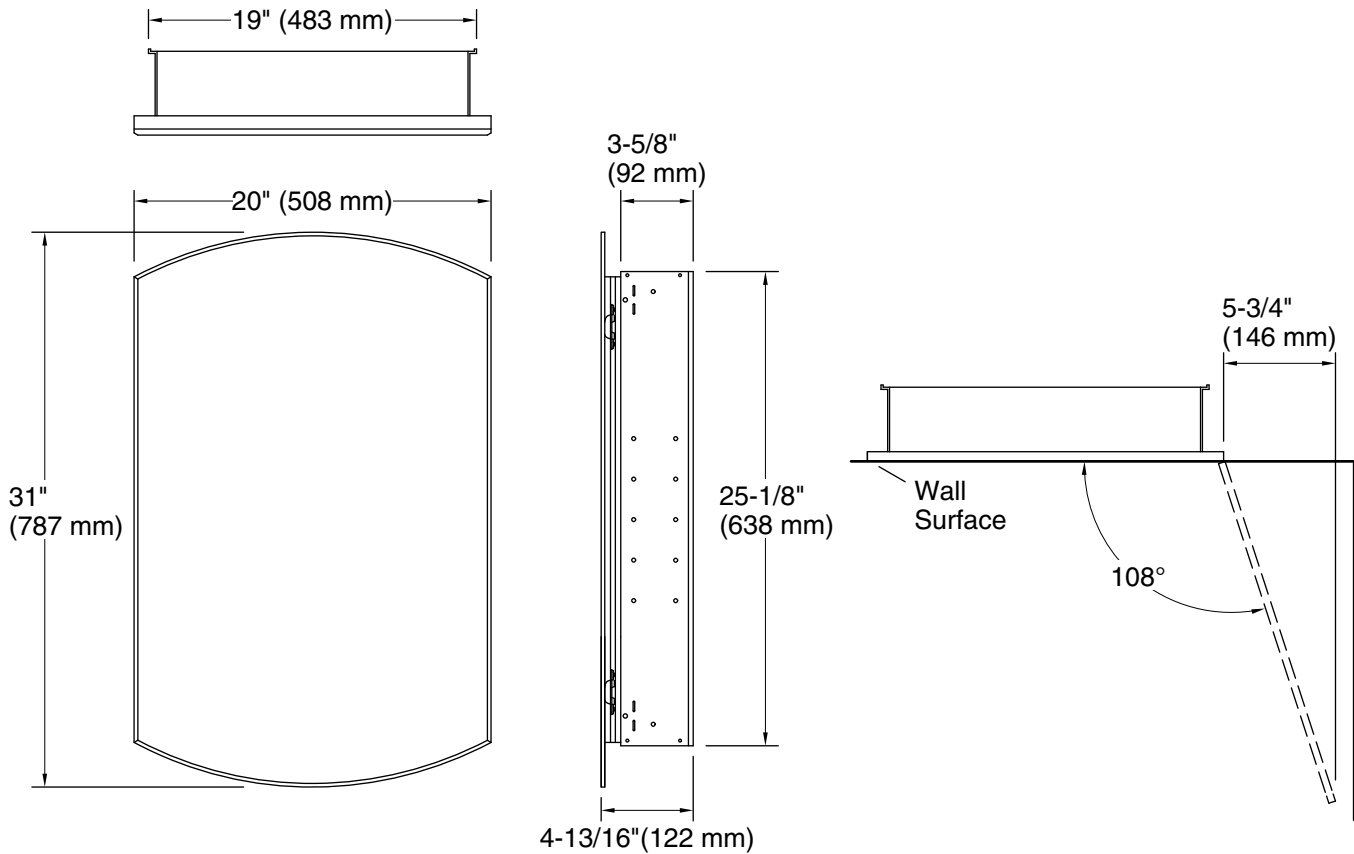

Features

- Two adjustable tempered-glass shelves offer additional bathroom storage.
- Full-overlay mirrored door with beveled edges.
- Mirrors on back of door and interior back of cabinet.
- Two-way adjustable hinges with 108-degree opening capability for easy cabinet access.
- Can be installed with left- or right-hand swing.
- Includes mounting hardware for surface or recessed installation.
- Includes side mirror kit for surface mount installation.
- Coordinates with other products in the Archer collection.

None Applicable

KOHLER® One-Year Limited Warranty

See website for detailed warranty information.

Technical Information

All product dimensions are nominal.

Recess-Mount Cutout:

Width:	19-1/4" (489 mm)
Height:	25-1/4" (641 mm)
Depth:	3-15/16" (100 mm)

Notes

Install this product according to the installation guide.

When determining the height of the medicine cabinet, ensure the mirrored door will clear all obstacles (such as a faucet). A minimum distance of 2" (51 mm) is required.

Roughing-in opening for recess-mount installations: 19-1/4" (489 mm) x 25-1/4" (641 mm) x 3-15/16" (100 mm).