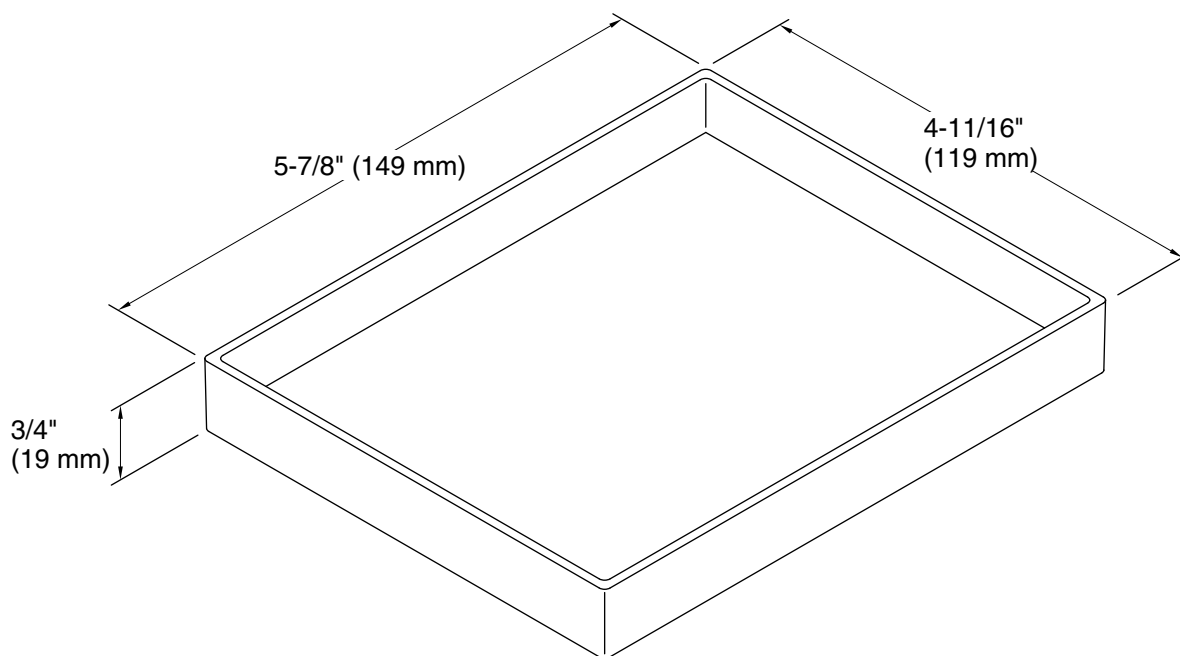

Features

- Tray with rim provides wall-mounted shelf storage for bath items.
- Fits securely on Draft frames, hotelier, and toilet tissue holder (sold separately).
- Pair with other Draft components including trays, containers, and hooks (sold separately).
- Durable composite material.
- Coordinates with other products in the Draft collection.

Color	Code	Description
	0	White
	7	Black Black™

Technical Information

All product dimensions are nominal.

Material: Plastic, Silicone