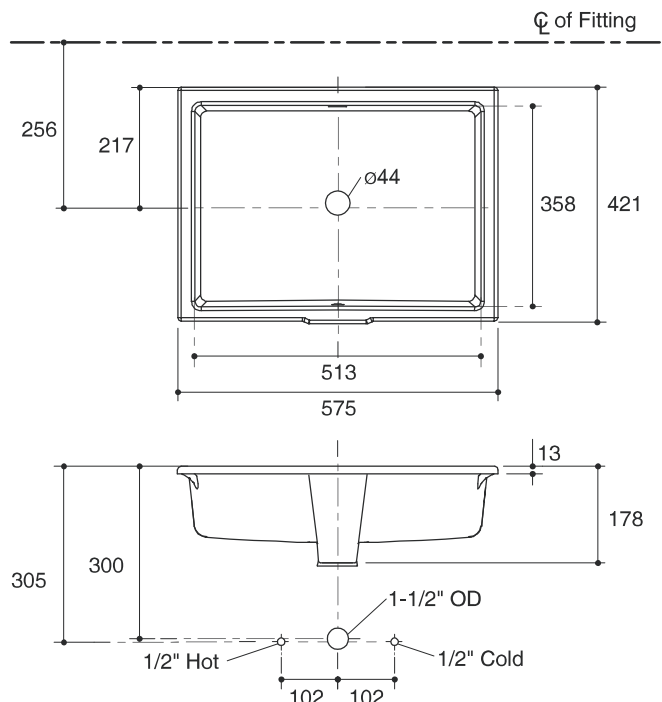

Features

- Vitreous china
- Undercounter
- With overflow
- Includes 52047 clamp assembly
- 575 x 421 x 178 mm

Codes/Standards Applicable

Specified model meets or exceeds the following:

- ASME A112.19.1/CSA B45.1
- TIS 791-2544

UNDERCOUNTER LAVATORY K-2889X

Technical Information

Fixture:	
Water depth	91 mm
Drain hole	44 mm D.
*Approximate measurements for comparison only.	
Included Components:	
Cut-out template	1213091-X7
Clamp accessory pack	52047

Installation Notes

Install this product according to instruction in the cut-out template. Supplied basin clamp assemblies require 25 mm minimum countertop thickness. Installer must supply anchors for thinner countertops.

Dimensions are approximate.
Unit: mm

Marble Installation

Wood Installation

Note: The recommended dimension for installation can be adjusted according to user preferences and layout.

Product Diagram