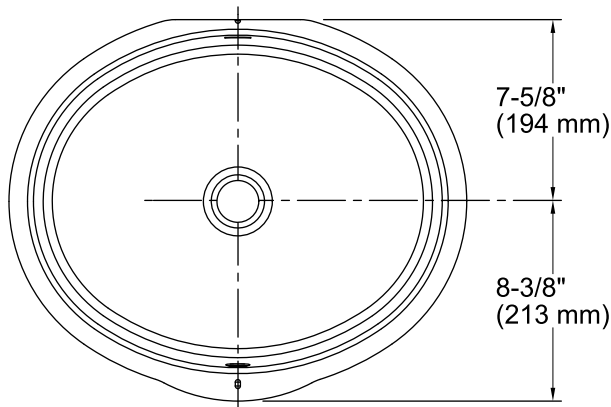

Verticyl® Oval
Under-mount Bathroom Sink
K-2881

Features

- Geometric oval basin with vertical sides.
- Overflow drain.
- No faucet holes; requires wall- or counter-mount faucet.
- Fits standard 14- x 17-inch countertop cutout.

Technical Information

All product dimensions are nominal.

Bowl configuration:	Single
Installation:	Under-mount
Bowl area (Only):	Length: 17" (432 mm) Width: 14" (356 mm) Water depth: 3-1/8" (79 mm)
Drain hole:	1-3/4" (44 mm)
Template:	1151011-7, required, not included