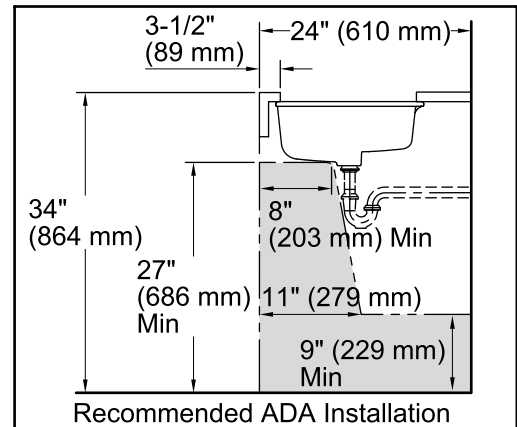

Verticyl® Oval
Under-mount Bathroom Sink
K-2881

Features

- Geometric oval basin with vertical sides.
- Overflow drain.
- No faucet holes; requires wall- or counter-mount faucet.
- Fits standard 14- x 17-inch countertop cutout.

Technical Information

All product dimensions are nominal.

Bowl configuration:	Single
Installation:	Under-mount
Bowl area (Only):	Length: 17" (432 mm) Width: 14" (356 mm) Water depth: 3-1/8" (79 mm)
Drain hole:	1-3/4" (44 mm)
Template:	1151011-7, required, not included