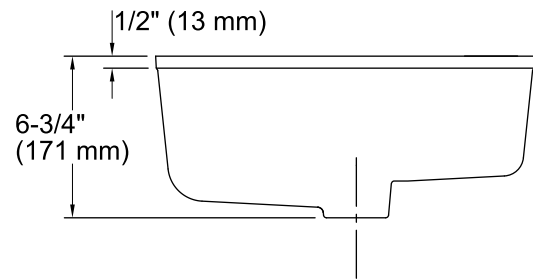

Verticyl® Oval
Under-mount Bathroom Sink
K-2881

Features

- Geometric oval basin with vertical sides.
- Overflow drain.
- No faucet holes; requires wall- or counter-mount faucet.
- Fits standard 14- x 17-inch countertop cutout.

Technical Information

All product dimensions are nominal.

Bowl configuration:	Single
Installation:	Under-mount
Bowl area (Only):	Length: 17" (432 mm) Width: 14" (356 mm) Water depth: 3-1/8" (79 mm)
Drain hole:	1-3/4" (44 mm)
Template:	1151011-7, required, not included