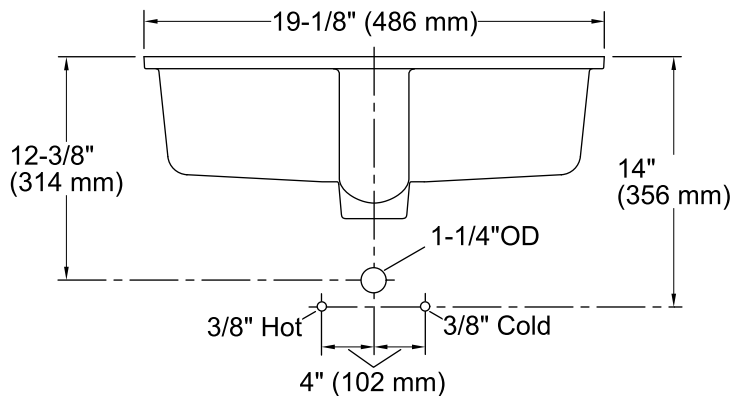

Verticyl® Oval
Under-mount Bathroom Sink
K-2881

Features

- Geometric oval basin with vertical sides.
- Overflow drain.
- No faucet holes; requires wall- or counter-mount faucet.
- Fits standard 14- x 17-inch countertop cutout.

Technical Information

All product dimensions are nominal.

Bowl configuration:	Single
Installation:	Under-mount
Bowl area (Only):	Length: 17" (432 mm) Width: 14" (356 mm) Water depth: 3-1/8" (79 mm)
Drain hole:	1-3/4" (44 mm)
Template:	1151011-7, required, not included