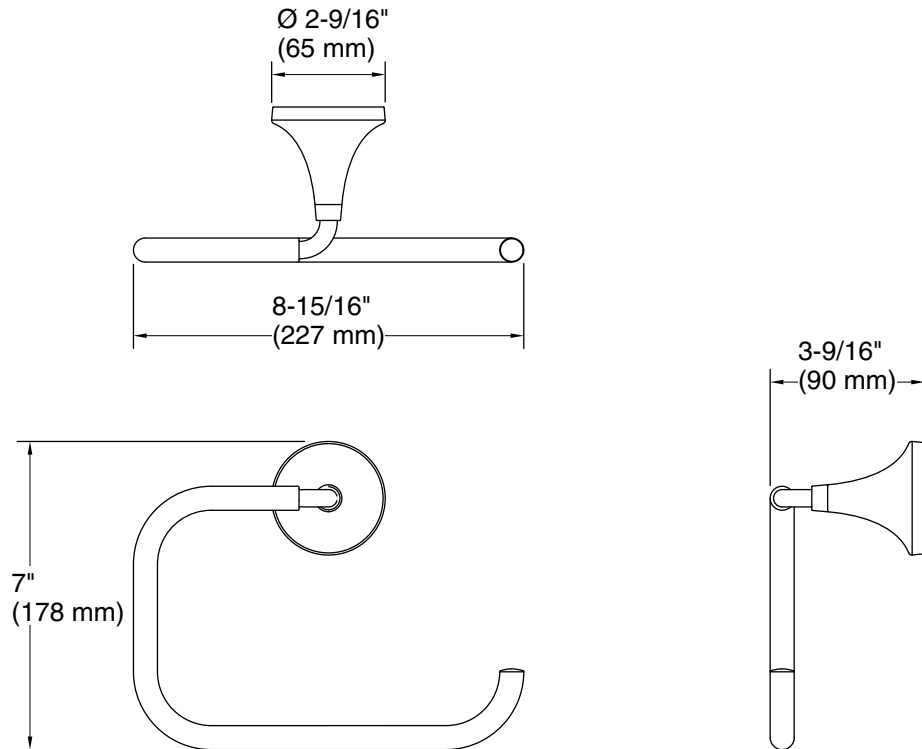

Features

- Coordinates with Tone faucets, accessories, and showering components to complete your bathroom

Material

- Premium metal construction for durability and reliability
- KOHLER finishes resist corrosion and tarnishing

Technical Information

All product dimensions are nominal.

Material: Zinc

Notes

Install this product according to the installation instructions.