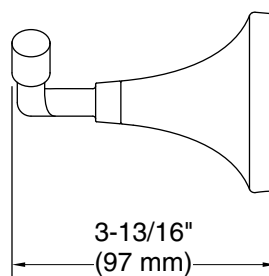

Features

- Robe hook provides convenient hanging storage for robes, towels, and other bath items
- Coordinates with Tone faucets, accessories, and showering components to complete your bathroom

Material

Technical Information

All product dimensions are nominal.

Material: Zinc

Notes

Install this product according to the installation instructions.