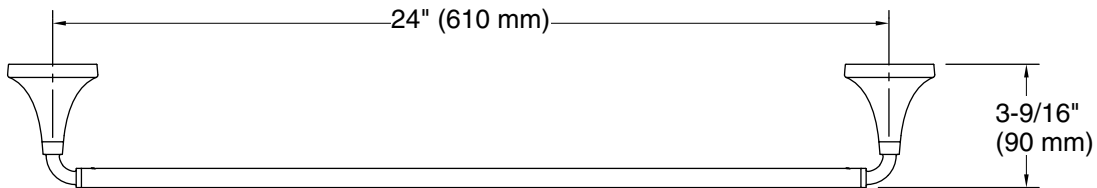

Features

- 24" (610 mm) bar
- Coordinates with Tone faucets, accessories, and showering components to complete your bathroom

Material

- Premium metal construction for durability and reliability
- KOHLER finishes resist corrosion and tarnishing

Technical Information

All product dimensions are nominal.

Material: Zinc, Stainless Steel

Notes

Install this product according to the installation instructions.