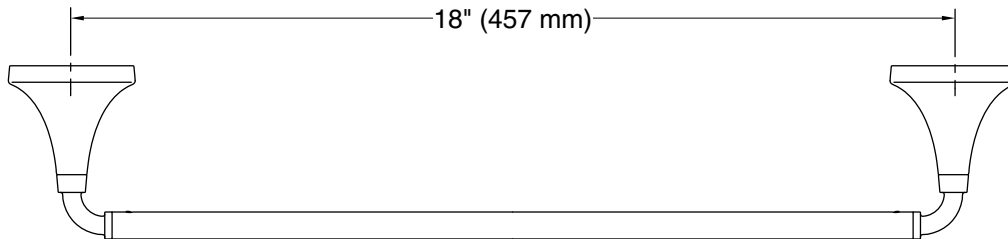

Features

- 18" (457 mm) bar
- Coordinates with Tone faucets, accessories, and showering components to complete your bathroom

Material

- Premium metal construction for durability and reliability
- KOHLER finishes resist corrosion and tarnishing

Technical Information

All product dimensions are nominal.

Material: Zinc, Stainless Steel