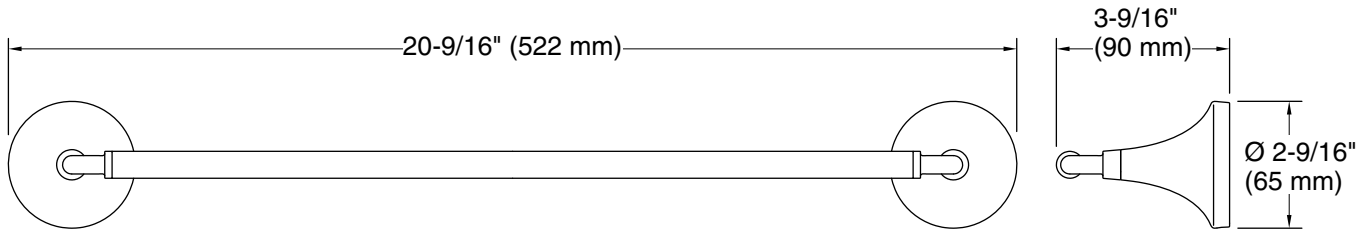

Features

- 18" (457 mm) bar
- Coordinates with Tone faucets, accessories, and showering components to complete your bathroom

Material

- Premium metal construction for durability and reliability
- KOHLER finishes resist corrosion and tarnishing

Technical Information

All product dimensions are nominal.

Material: Zinc, Stainless Steel