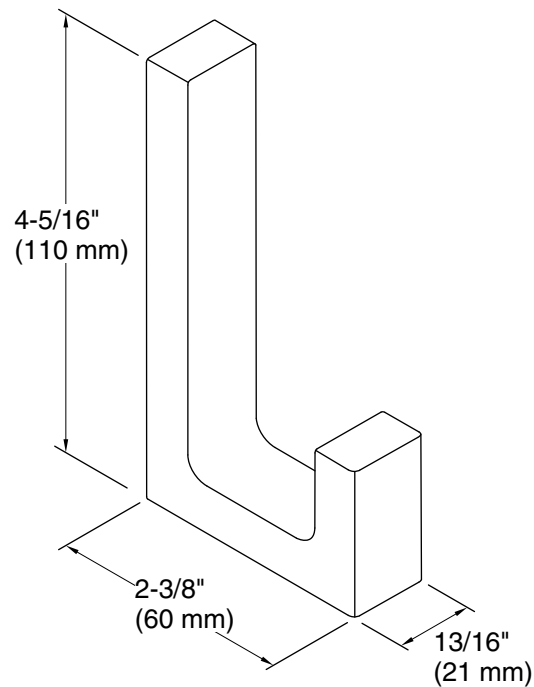

Color	Code	Description
	CP	Polished Chrome
	SN	Vibrant® Polished Nickel
	BN	Vibrant® Brushed Nickel
	BL	Matte Black
	RGD	Vibrant Rose Gold

Technical Information

All product dimensions are nominal.

Material: Zinc