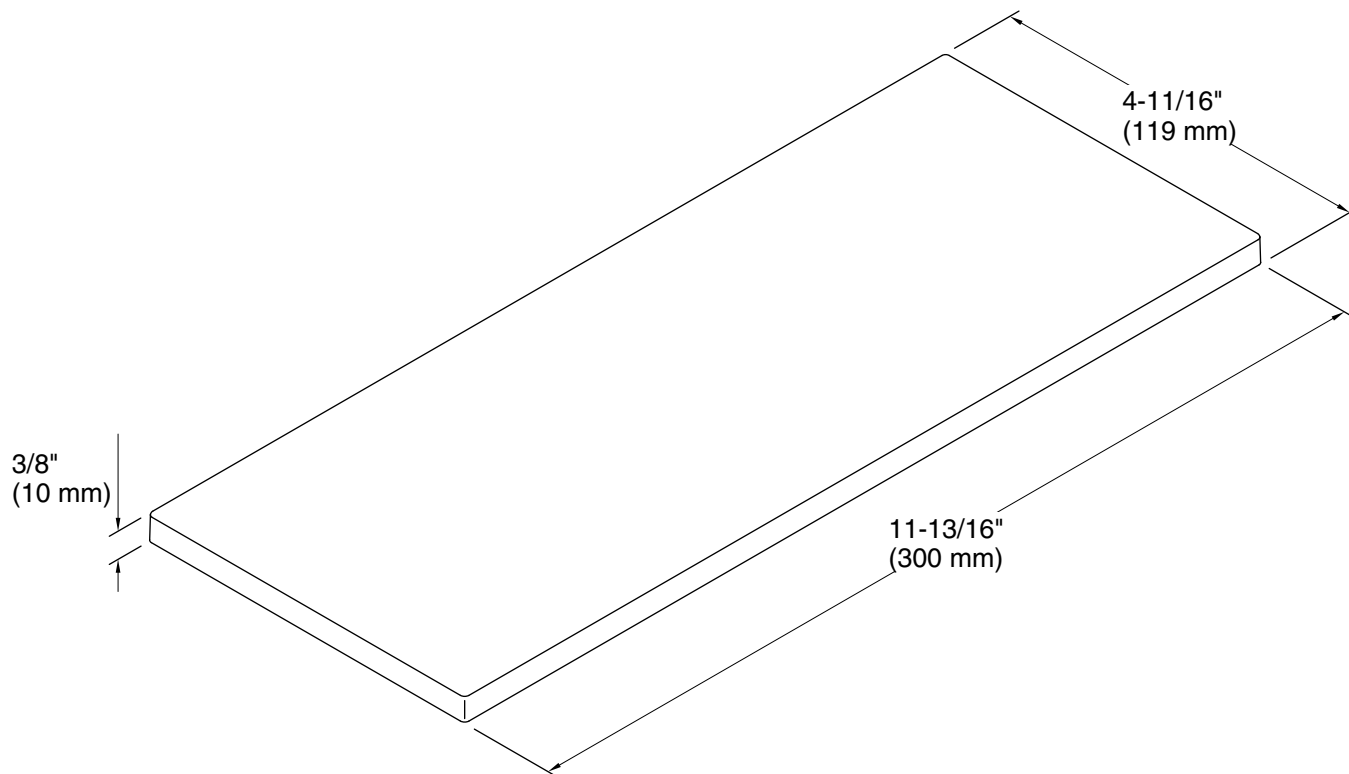

Features

- Flat tray provides wall-mounted shelf storage for bath essentials.
- Fits securely on Draft frames, hotelier, and toilet paper holder (sold separately).
- Pair with other Draft components including trays, containers, and hooks (sold separately).
- Durable composite material.
- Coordinates with other products in the Draft collection.

Color	Code	Description
	0	White
	7	Black Black™

Technical Information

All product dimensions are nominal.

Material: Plastic