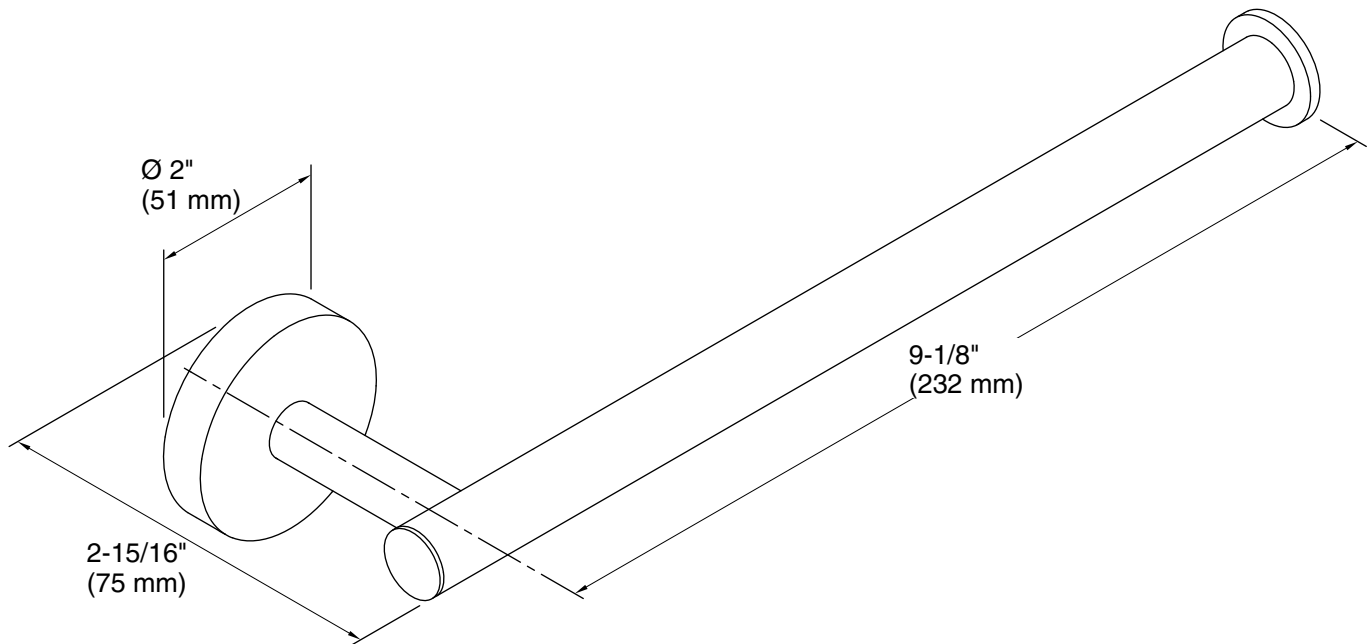

## Technical Information

All product dimensions are nominal.

Installation Type: Wall-mount

Material: Zinc