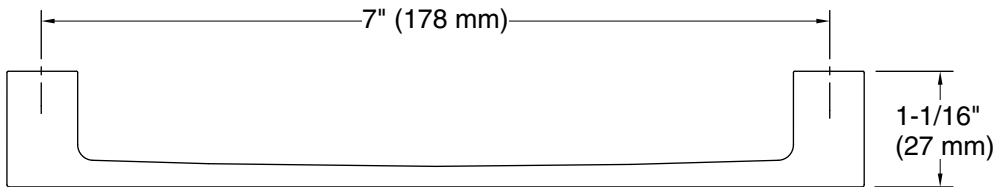

Technical Information

All product dimensions are nominal.

Installation Type: Cabinet mount

Material: Zinc

Notes

Install this product in accordance with the installation instructions.