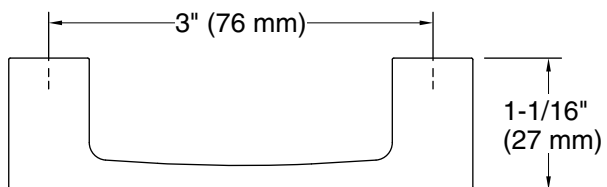

Technical Information

All product dimensions are nominal.

Installation Type: Cabinet mount

Material: Zinc

Notes

Install this product in accordance with the installation instructions.