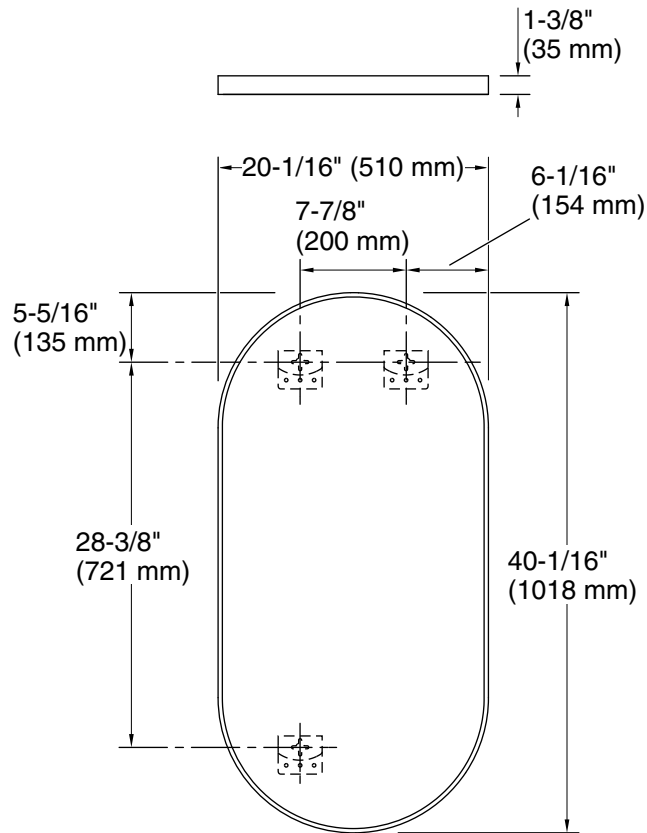

Essential

20" x 40" capsule decorative mirror
K-26051

Features

- Clean and timeless design allows for use in any interior space.
- Mounts vertically or horizontally depending on the look you want to create.
- KOHLER logo delicately etched on lower mirror face.
- Frame maintains a durable, long-lasting finish.
- Finishes coordinate with KOHLER® faucet and lighting products.

Technical Information

All product dimensions are nominal.

Mirror type: Wall-mount