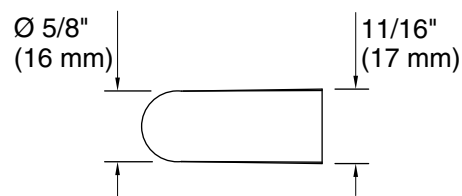

Technical Information

All product dimensions are nominal.

Installation Type: Cabinet mount

Material: Zinc

Notes

Install this product according to the installation instructions.

CAUTION: Risk of personal injury. Do not install these products in any area where they are likely to be used inadvertently as a grab bar or support bar. These products are not designed or intended for use as a grab bar or support bar.