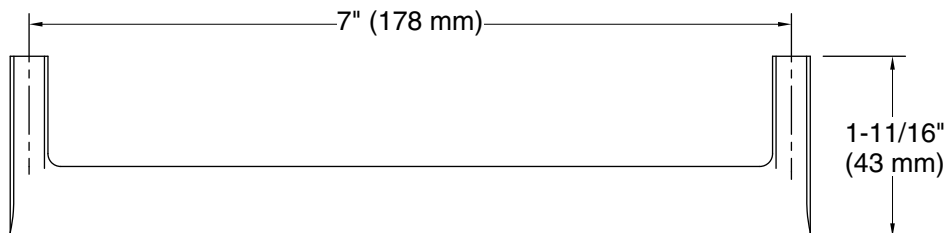

Technical Information

All product dimensions are nominal.

Installation Type: Cabinet mount

Material: Zinc

Notes

Install this product according to the installation instructions.

CAUTION: Risk of personal injury. Do not install these products in any area where they are likely to be used inadvertently as a grab bar or support bar. These products are not designed or intended for use as a grab bar or support bar.