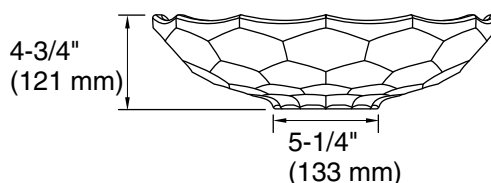

Technical Information

All product dimensions are nominal.

Bowl configuration: Single
Installation: Vessel
Bowl area: Diameter: 16-7/16" (418 mm)
Bowl depth: 4" (102 mm)
Water depth: 4" (102 mm)

Notes

Install this product according to the installation instructions.