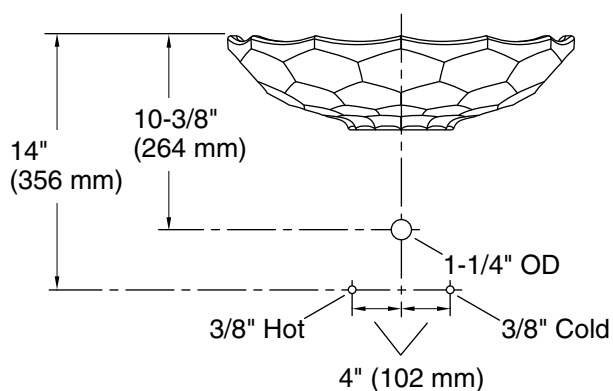

Technical Information

All product dimensions are nominal.

Bowl configuration: Single
Installation: Vessel
Bowl area: Diameter: 16-7/16" (418 mm)
Bowl depth: 4" (102 mm)
Water depth: 4" (102 mm)

Notes

Install this product according to the installation instructions.